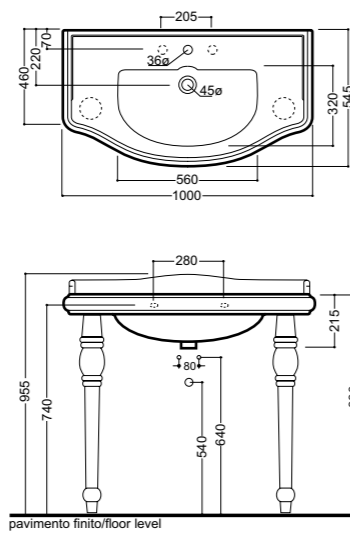

1050
Lavabo 100 monoforo
(tre fori a richiesta)
One hole washbasin 100
(three holes on demand)

1083
Piede in ceramica
Ceramic leg