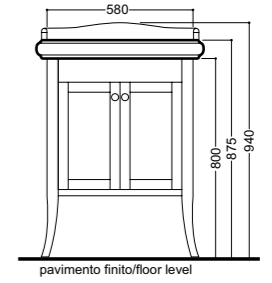

7351
Mobile noce chiuso
per lavabo 69
Walnut cabinet
for washbasin 69