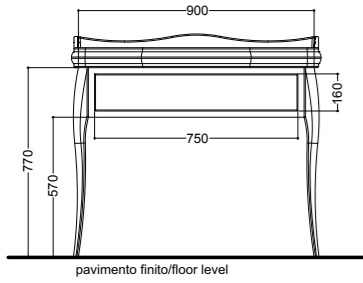

7363
Mobile cassetto laccato
nero lucido per lavabo 100
Bright-black draw unit for washbasin 100
lacquer finish