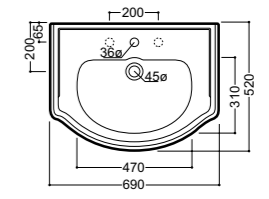

1054
Sifone S esterno per vasca
"S" shaped siphon for bath-tub