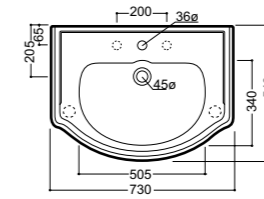

7349
Mobile noce chiuso
per lavabo 73
Walnut cabinet
for washbasin 73