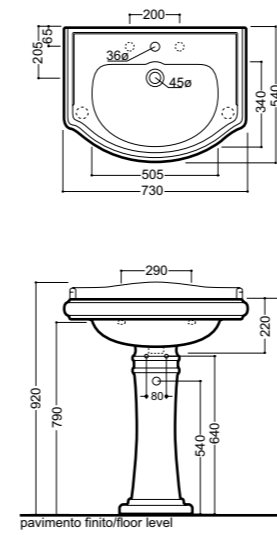

1047
Lavabo 73 monoforo
(tre fori a richiesta)
One hole washbasin 73
(three holes on demand)