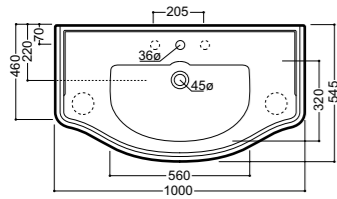

7363
Mobile cassetto laccato
nero lucido per lavabo 100
Bright-black draw unit for washbasin 100
lacquer finish