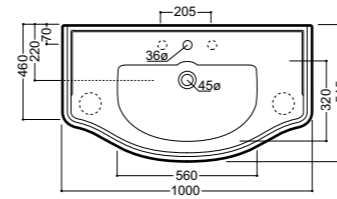

7347
Mobile noce chiuso
per lavabo 100
Walnut cabinet
for washbasin 100