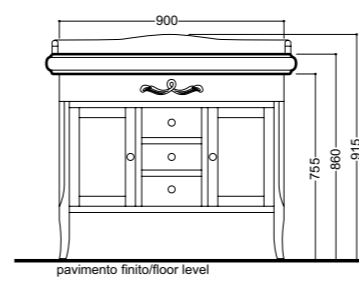

7347
Mobile noce chiuso
per lavabo 100
Walnut cabinet
for washbasin 100