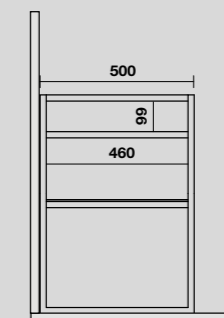

LOUISE STRUTTURA A TERRA PER LAVABO SHAPE 122 CM
LOUISE FLOOR-STANDING VANITY UNIT FOR 122 CM SHAPE WASHBASIN