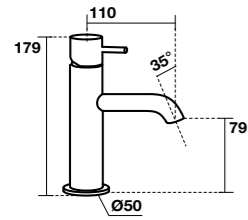

RUBINETTI E PORTASALVIETTE
TAPS AND TOWEL RACKS

9226

Mix lavabo senza scarico.
Basin mixer tap without pop-up rod.