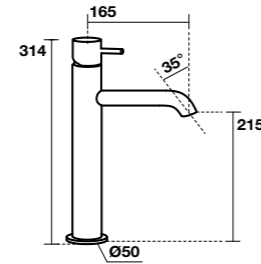

9227

Mix lavabo alto senza scarico.
High spout basin mixer tap without pop-up rod.