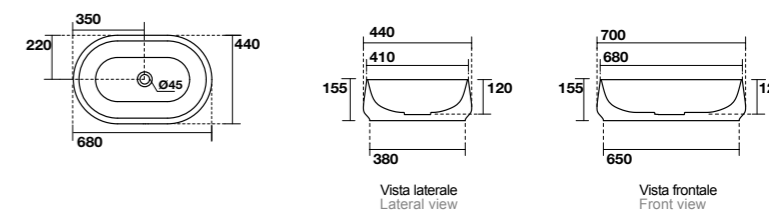

4605
F10 lavabo appoggio ovale 56x44 cm.
Disponibile anche in KERASAN+TECH.
F10 56x44 cm oval countertop basin.
Also available in KERASAN+TECH.