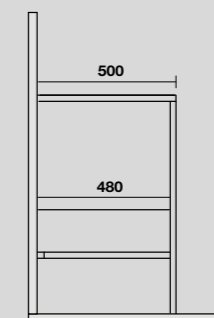

THELMA STRUTTURA A TERRA PER LAVABO SHAPE 102 CM
THELMA FLOOR-STANDING VANITY UNIT FOR 102 CM SHAPE WASHBASIN