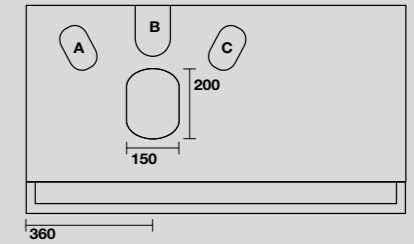

LAVABI COMPATIBILI CON PREFORI SUL PIANO:
PREFORO A (SX) : 5344-4601-4604-4302-4605-5141-5343
PREFORO B (CENTRO) : 5344-4601-4602-4604-4605-4606-5141-5140-0285-5343
PREFORO C (DX) : 5344-4601-4604-4605-4302-5141-5343