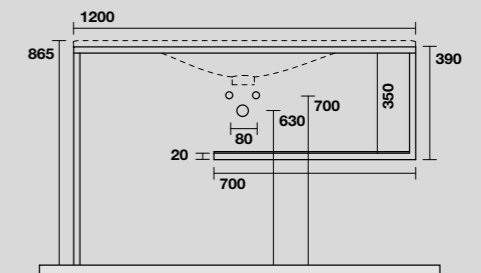

LOUISE STRUTTURA A TERRA PER LAVABO SHAPE 122 CM
LOUISE FLOOR-STANDING VANITY UNIT FOR 122 CM SHAPE WASHBASIN