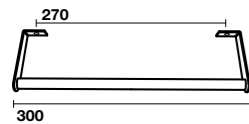

Kerasan si riserva di apportare in qualsiasi momento modifiche tecniche, costruttive e dimensionali utili al miglioramento dei propri prodotti; pesi e misure sono da considerarsi indicativi. Le tonalità dei sanitari, a causa delle peculiarità della lavorazione ceramica, sono suscettibili di lievi variazioni da considerarsi in tolleranza. Gli allestimenti fotografici sono realizzati a fini estetici e non indicano soluzioni d'installazione.

Kerasan reserves the right to carry out, at any time, technical, dimensional, and structural modifications to improve its products; weights and measures are shown only as guidance. The shades of the glazes on sanitary ware are susceptible to slight changes which should be considered with tolerance, due to the peculiarities of the ceramic manufacturing process. The settings in the photographs are for aesthetic purposes only and they do not necessarily indicate any installation solutions.