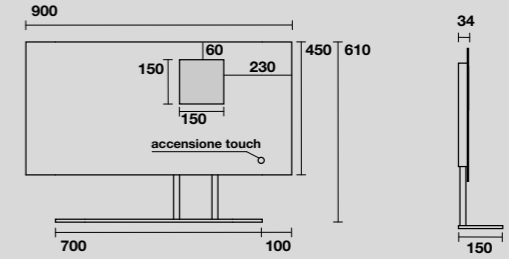

**SPECCHI
MIRRORS**

932731