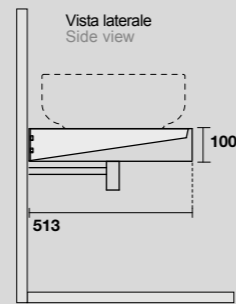

7336
Mensola sospesa 140 cm
140 cm wall-hung countertop