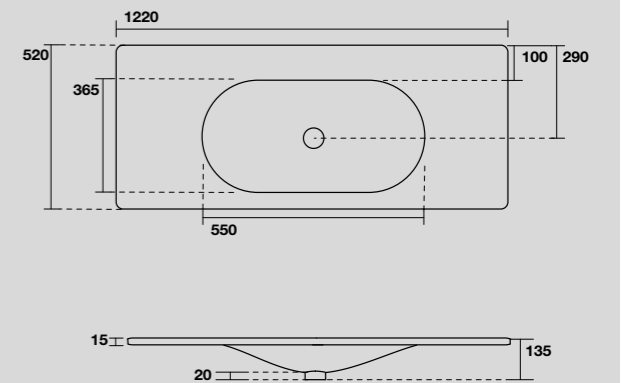

LAVABO SHAPE 122 CM
SHAPE 122 CM WASHBASIN