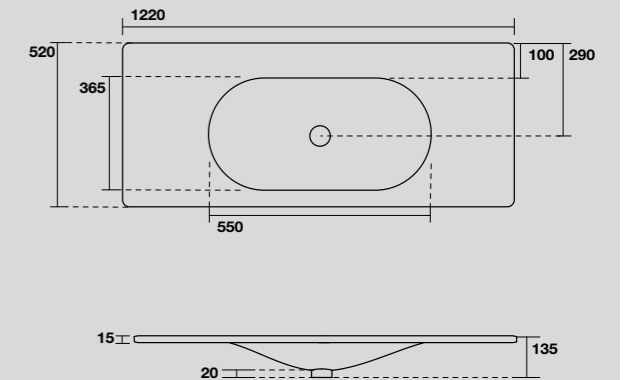

LAVABO SHAPE 122 CM
SHAPE 122 CM WASHBASIN