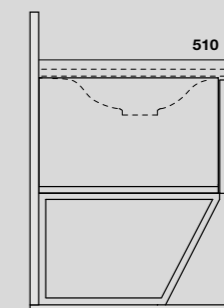

SHAPE MOBILE A TERRA PER LAVABO SHAPE 122 CM
FLOOR-STANDING VANITY UNIT FOR 122 CM SHAPE WASHBASIN