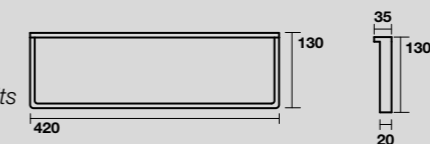

9209
Piede in metallo per mobili
Metal support for vanity units