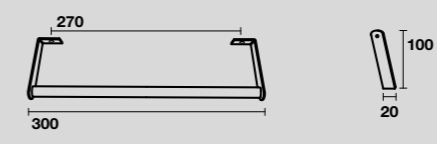

9220
Porta salviette mensola
in legno
Towel rail for wooden
countertops