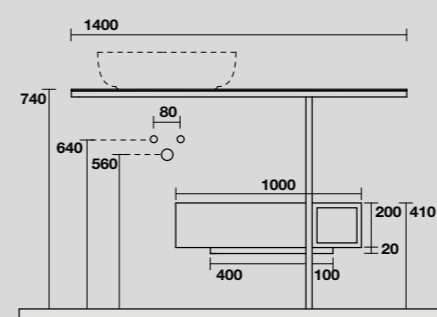

9323k5 THELMA / 9323k6 THELMA