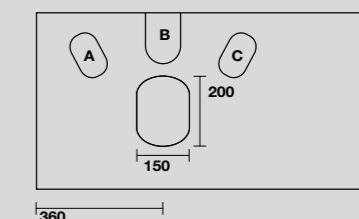

LAVABI COMPATIBILI CON PREFORI SUL PIANO:
PREFORO A (SX) : 5344-4601-4604-4302-4605-5141-5343
PREFORO B (CENTRO) : 5344-4601-4602-4604-4605-4606-5141-5140-0285-5343
PREFORO C (DX) : 5344-4601-4604-4605-4302-5141-5343