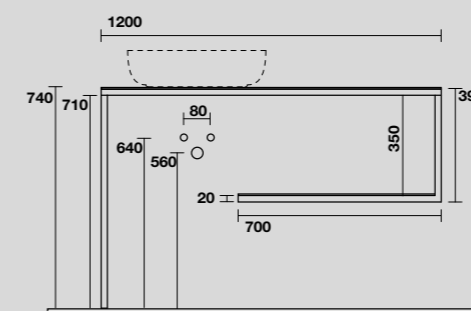

9332k3 LOUISE / 9332k4 LOUISE