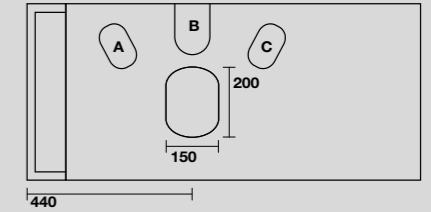

LAVABI COMPATIBILI CON PREFORI SUL PIANO:
PREFORO A (SX) : 5344-4601-4604-4302-4605-5141-5343
PREFORO B (CENTRO) : 5344-4601-4602-4604-4605-4606-5141-5140-0285-5343
PREFORO C (DX) : 5344-4601-4604-4605-4302-5141-5343