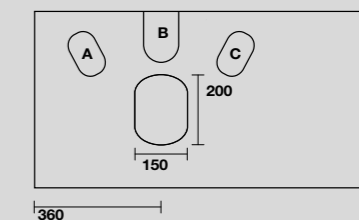

LAVABI COMPATIBILI CON PREFORI SUL PIANO:
PREFORO A (SX) : 5344-4601-4604-4302-4605-5141-5343
PREFORO B (CENTRO) : 5344-4601-4602-4604-4605-4606-5141-5140-0285-5343
PREFORO C (DX) : 5344-4601-4604-4605-4302-5141-5343