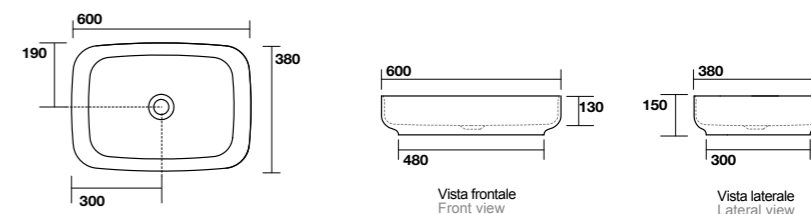

4601
ON lavabo appoggio 43x43 cm.
Disponibile anche in KERASAN+TECH.
ON 43x43 cm countertop basin.
Also available in KERASAN+TECH.

4602
ON lavabo appoggio 70x43 cm.
Disponibile anche in KERASAN+TECH.
ON 70x43 cm countertop basin.
Also available in KERASAN+TECH.

5141
TRIBECA lavabo appoggio 60x38 cm.
TRIBECA 60x38 cm countertop basin.

5140
TRIBECA lavabo appoggio monoforo 60x43 cm.
Disponibile anche in KERASAN+TECH.
TRIBECA 60x43 cm single hole countertop basin.
Also available in KERASAN+TECH.