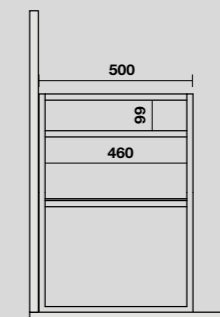

LAVABO SHAPE 102 CM
SHAPE 102 CM WASHBASIN

LAVABO SHAPE 102 CM
SHAPE 102 CM WASHBASIN

LOUISE STRUTTURA A TERRA
LOUISE FLOOR-STANDING VANITY UNIT

LOUISE STRUTTURA A TERRA PER LAVABO SHAPE 102 CM
LOUISE FLOOR-STANDING VANITY UNIT FOR 102 CM SHAPE WASHBASIN