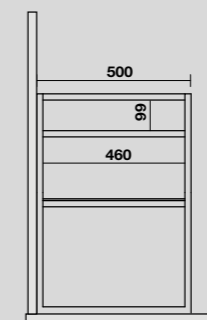

9332k1 LOUISE / 9332k2 LOUISE