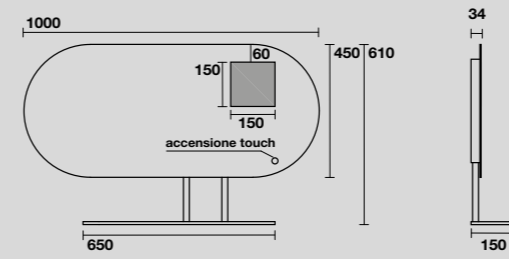

**SPECCHI
MIRRORS**

933031