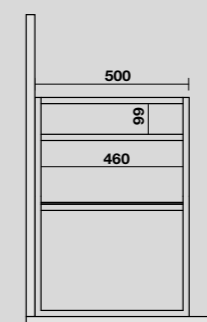

9332k5 LOUISE / 9332k6 LOUISE