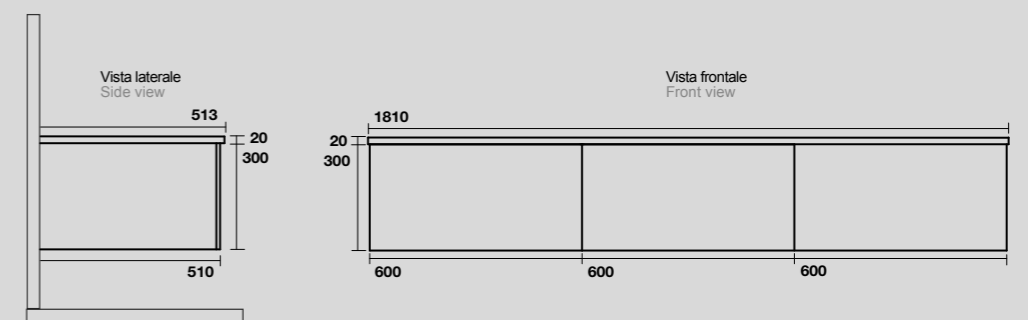

9209
Piede in metallo per mobili
Metal support for vanity units

9220
Porta salviette mensola
in legno
Towel rail for wooden
countertops