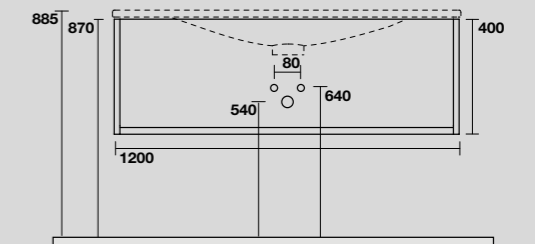

SHAPE MOBILE SOSPESO PER LAVABO SHAPE 122 CM
WALL-HUNG VANITY UNIT FOR 122 CM SHAPE WASHBASIN