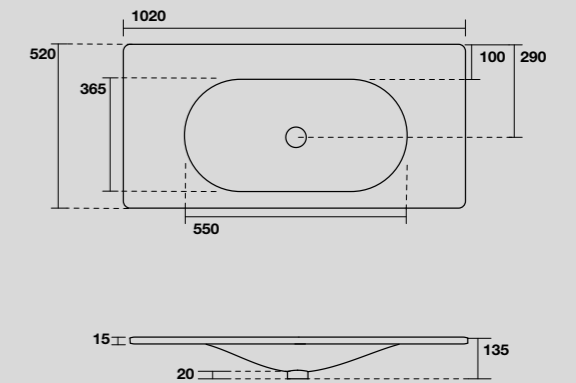

LAVABO SHAPE 102 CM
SHAPE 102 CM WASHBASIN