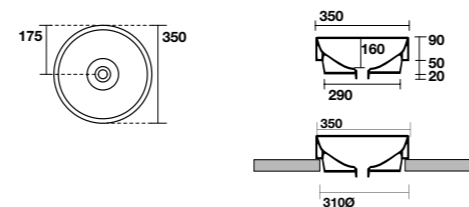

5142
TRIBECA lavabo appoggio o incasso monoforo 60x43 cm.
Disponibile anche in KERASAN+TECH.
TRIBECA 60x43 cm countertop or semi-recessed basin.
Also available in KERASAN+TECH.