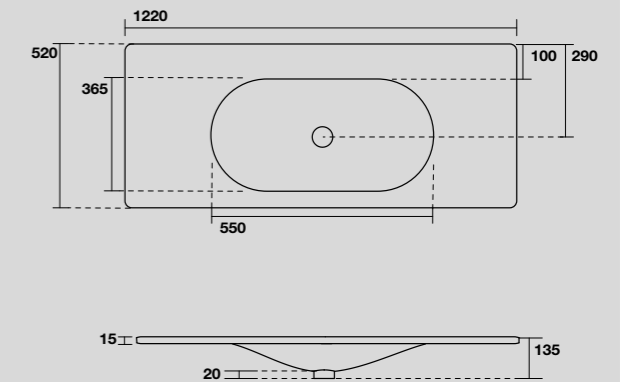

LAVABO SHAPE 122 CM
SHAPE 122 CM WASHBASIN