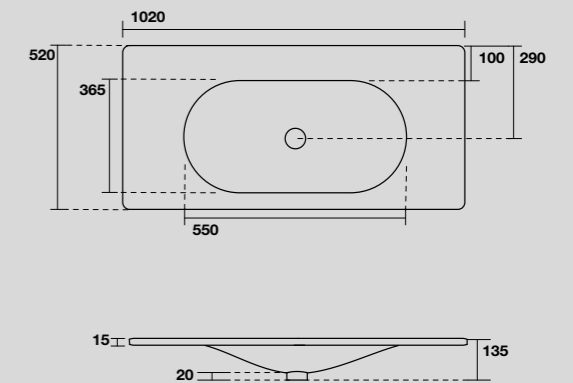

LAVABO SHAPE 102 CM
SHAPE 102 CM WASHBASIN