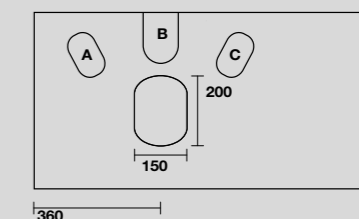

LAVABI COMPATIBILI CON PREFORI SUL PIANO:
PREFORO A (SX) : 5344-4601-4604-4302-4605-5141-5343
PREFORO B (CENTRO) : 5344-4601-4602-4604-4605-4606-5141-5140-0285-5343
PREFORO C (DX) : 5344-4601-4604-4605-4302-5141-5343