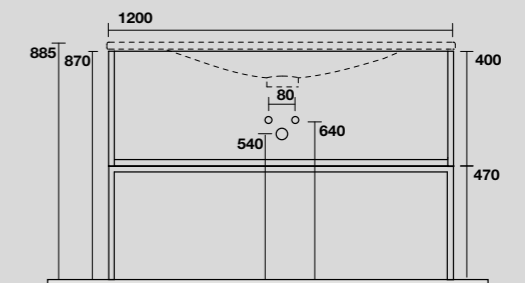

SHAPE MOBILE A TERRA PER LAVABO SHAPE 122 CM
FLOOR-STANDING VANITY UNIT FOR 122 CM SHAPE WASHBASIN