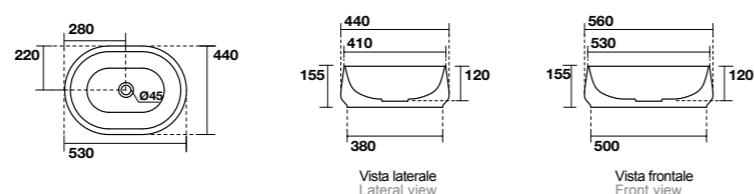

5344
NOLITA lavabo appoggio Ø 40 H 15 cm.
Disponibile anche in KERASAN+TECH.
NOLITA Ø 40 H 15 cm countertop basin.
Also available in KERASAN+TECH.