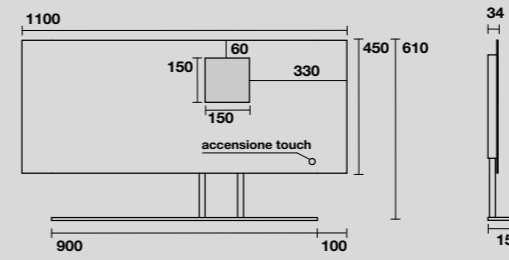

**SPECCHI
MIRRORS**

932831