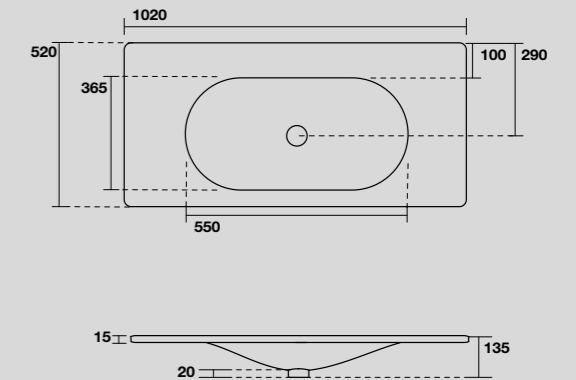

LAVABO SHAPE 102 CM
SHAPE 102 CM WASHBASIN