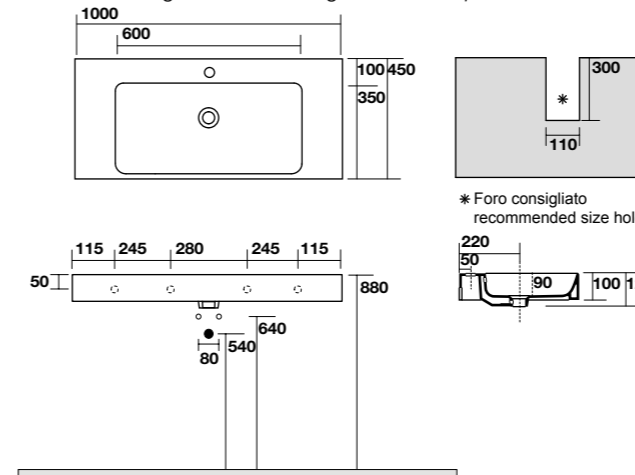

3550

Lavabo monoforo 100x45 cm sospeso o appoggio con piani laterali.
100x45 cm single hole wall-hung or countertop basin with side shelf space.