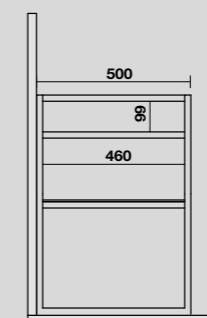

9332k3 LOUISE / 9332k4 LOUISE