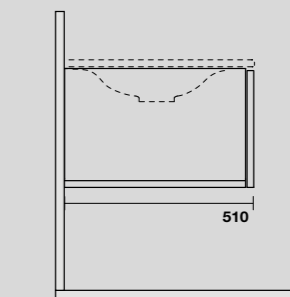

SHAPE MOBILE SOSPESO PER LAVABO SHAPE 122 CM
WALL-HUNG VANITY UNIT FOR 122 CM SHAPE WASHBASIN