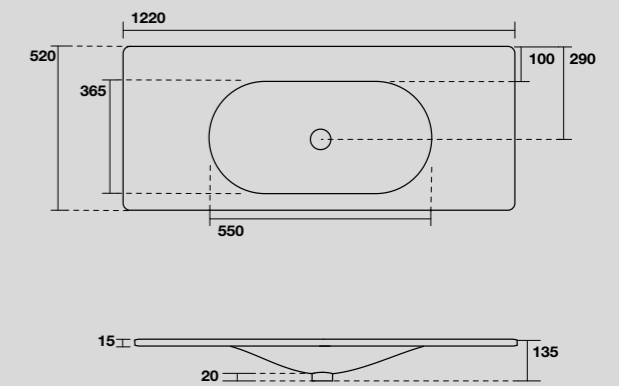

LAVABO SHAPE 122 CM
SHAPE 122 CM WASHBASIN