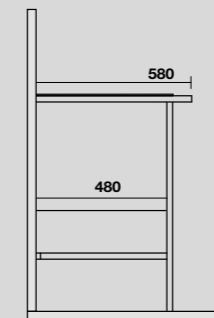

9323k3 THELMA / 9323k4 THELMA