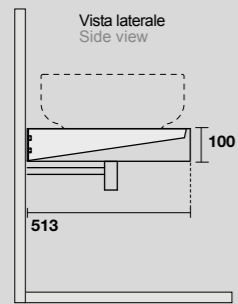

**MENSOLE
COUNTERTOPS**

7335
Mensola sospesa 120 cm
120 cm wall-hung countertop