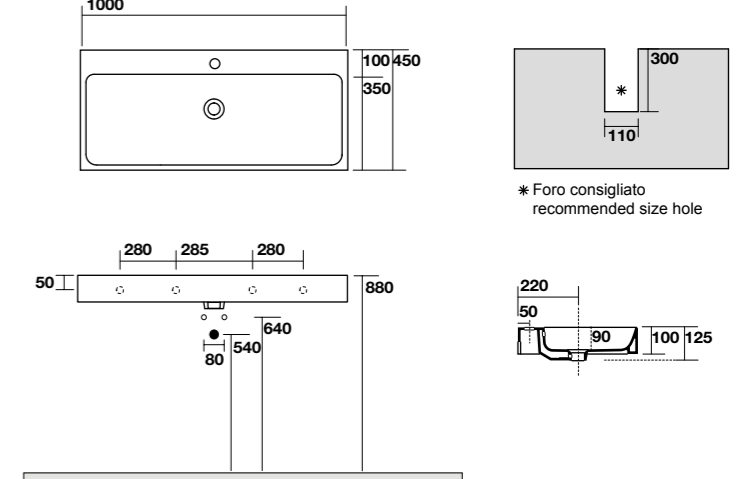

3583

Lavabo 100x45 cm sospeso, appoggio monoforo tutta vasca.
100x45 cm single hole wall-hung or countertop washbasin without side shelf space.