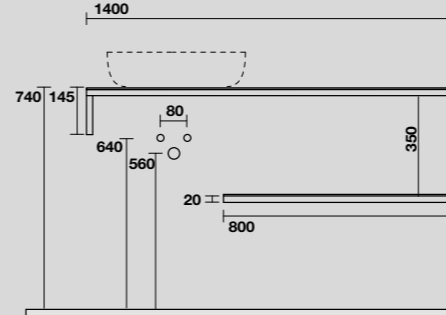

9322k5 LOUISE / 9322k6 LOUISE