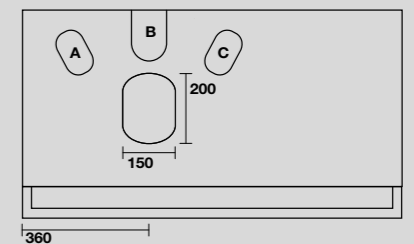

LAVABI COMPATIBILI CON PREFORI SUL PIANO:
PREFORO A (SX) : 5344-4601-4604-4302-4605-5141-5343
PREFORO B (CENTRO) : 5344-4601-4602-4604-4605-4606-5141-5140-0285-5343
PREFORO C (DX) : 5344-4601-4604-4605-4302-5141-5343