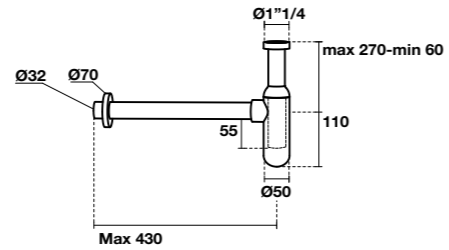

9235

Sifone lavabo Lux 1"1/4.
Lux bottle trap 1"1/4.