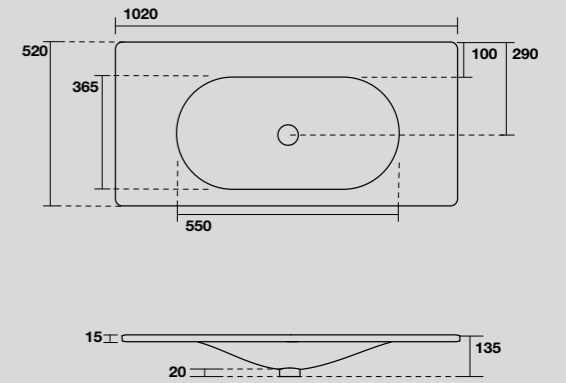

LAVABO SHAPE 102 CM
SHAPE 102 CM WASHBASIN