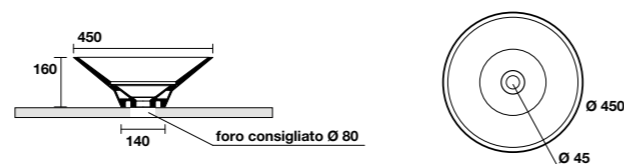

4803
Lavabo appoggio HURRICANE Ø 38 H 23 cm.
HURRICANE Ø 38 H 23 cm countertop basin.