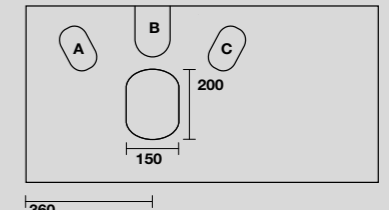

LAVABI COMPATIBILI CON PREFORI SUL PIANO:
PREFORO A (SX) : 5344-4601-4604-4302-4605-5141-5343
PREFORO B (CENTRO) : 5344-4601-4602-4604-4605-4606-5141-5140-0285-5343
PREFORO C (DX) : 5344-4601-4604-4605-4302-5141-5343