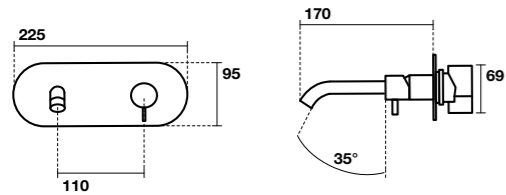

9228

Mix incasso lavabo.
Wall-mounted basin mixer tap.