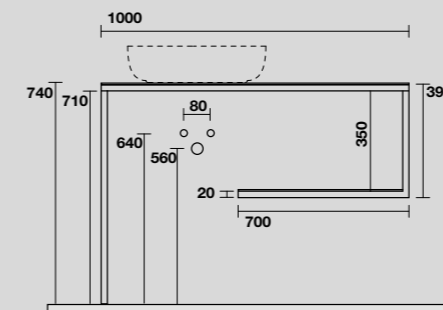

9332k1 LOUISE / 9332k2 LOUISE