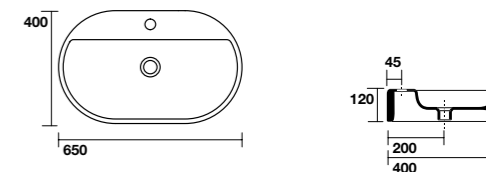

4302
CIOTOLA C2 lavabo appoggio Ø 46 H 17 cm.
Disponibile anche in KERASAN+TECH.
CIOTOLA C2 Ø 46 H 17 cm countertop basin.
Also available in KERASAN+TECH.