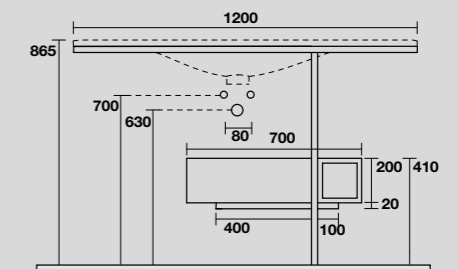

THELMA STRUTTURA A TERRA PER LAVABO SHAPE 122 CM
THELMA FLOOR-STANDING VANITY UNIT FOR 122 CM SHAPE WASHBASIN