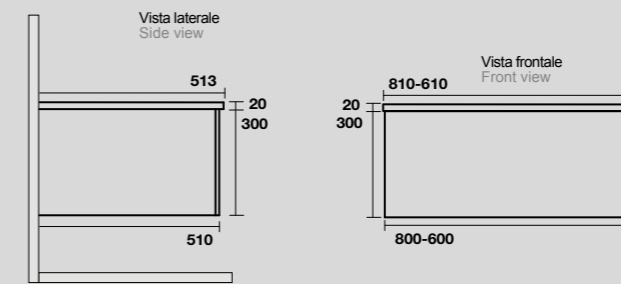

**MOBILE SOSPESO
WALL-HUNG VANITY UNIT**

7439
Mobile sospeso cm 60 con
cassetto push&pull
60 cm wall-hung vanity unit
with push to open drawer

7440
Mobile sospeso cm 80 con
cassetto push&pull
80 cm wall-hung vanity unit
with push to open drawer

7441
Mobile sospeso cm 120
con 2 cassetti push&pull
120 cm wall-hung vanity
unit with 2 push to open
drawers