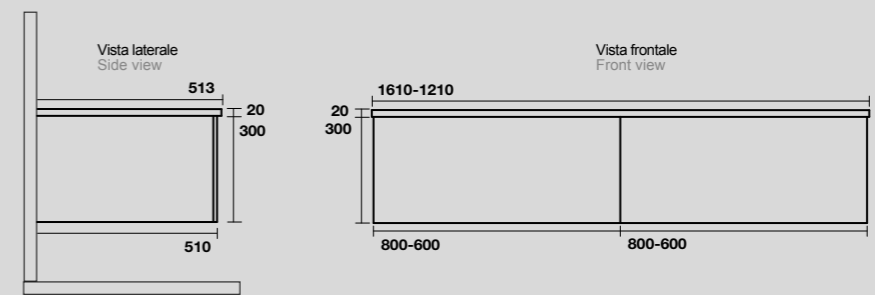

7442
Mobile sospeso cm 160
con 2 cassetti push&pull
160 cm wall-hung vanity
unit with 2 push to open
drawers

7443
Mobile sospeso cm 180
con 3 cassetti push&pull
180 cm wall-hung vanity
unit with 3 push to open
drawers