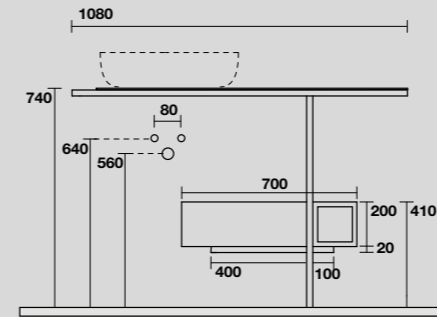

9323k1 THELMA / 9323k2 THELMA