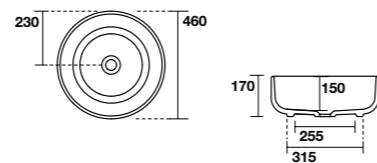

4601
ON lavabo appoggio 43x43 cm.
Disponibile anche in KERASAN+TECH.
ON 43x43 cm countertop basin.
Also available in KERASAN+TECH.