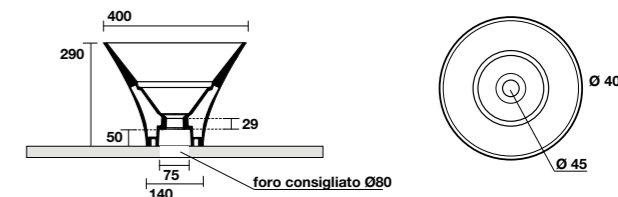

4801
Lavabo appoggio COCKTAIL Ø 45 H 16 cm
COCKTAIL Ø 45 H 16 cm countertop basin