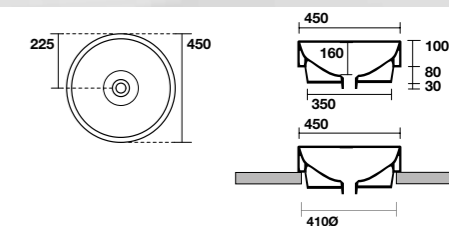

3558
CENTO lavabo appoggio o incasso Ø 35 cm.
CENTO Ø 35 cm countertop or semi-recessed basin.