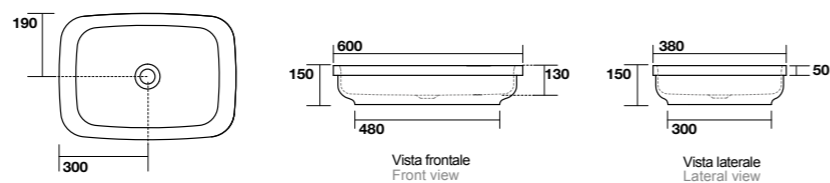

3558
 CENTO lavabo appoggio o incasso Ø 35 cm.
 CENTO Ø 35 cm countertop or semi-recessed basin.

5142
 TRIBECA lavabo appoggio o incasso monoforo 60x43 cm.
 Disponibile anche in KERASAN+TECH.
 TRIBECA 60x43 cm countertop or semi-recessed basin.
 Also available in KERASAN+TECH.

5143
 TRIBECA lavabo appoggio o incasso 60x38 cm.
 Disponibile anche in KERASAN+TECH.
 TRIBECA 60x38 cm countertop or semi-recessed basin.
 Also available in KERASAN+TECH.

4802
 Lavabo appoggio FLUTE Ø 40 H 29 cm.
 FLUTE Ø 40 H 29 cm countertop basin.