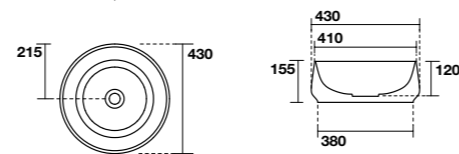

4860

Piatto copripiletta in ceramica
Ceramic drain cover

7335

Mensola sospesa cm 120
120 cm wall-hung countertop

TECHNICAL DATA

KERASAN

4604
F10 lavabo appoggio Ø 43 H 15,5 cm.
Disponibile anche in KERASAN+TECH.
F10 Ø 43 H 15,5 cm countertop basin.
Also available in KERASAN+TECH.