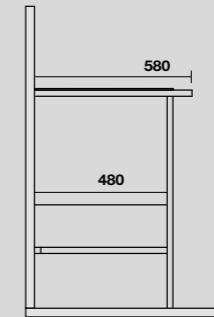

9323k5 THELMA / 9323k6 THELMA