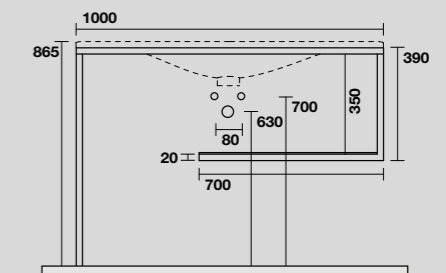

LOUISE STRUTTURA A TERRA PER LAVABO SHAPE 102 CM
LOUISE FLOOR-STANDING VANITY UNIT FOR 102 CM SHAPE WASHBASIN

9333k2
LOUISE struttura a terra in acciaio inox nero matt con ripiano in gres bianco per lavabo Shape 102 cm.
LOUISE floor-standing matt black stainless steel vanity unit with white gres shelf for 102 cm Shape washbasin.