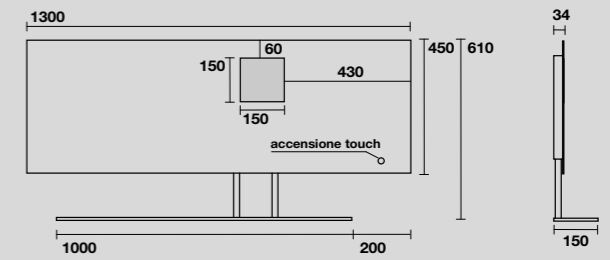

**SPECCHI
MIRRORS**

932931