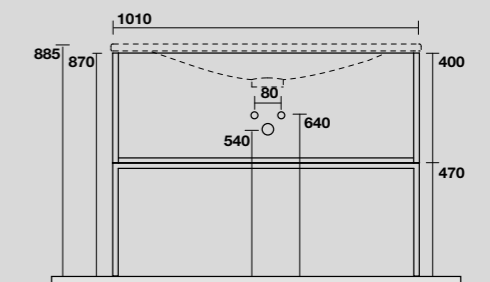

SHAPE MOBILE A TERRA PER LAVABO SHAPE 102 CM
FLOOR-STANDING VANITY UNIT FOR 102 CM SHAPE WASHBASIN