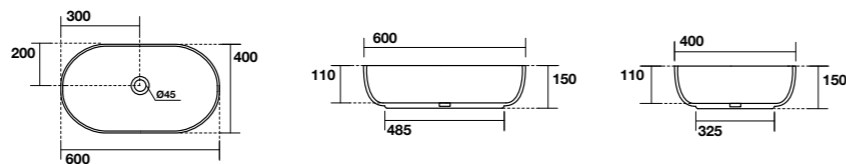

4860

Piatto copripiletta in ceramica
Ceramic drain cover

7335

Mensola sospesa cm 120
120 cm wall-hung countertop

TECHNICAL DATA

KERASAN

4604
F10 lavabo appoggio Ø 43 H 15,5 cm.
Disponibile anche in KERASAN+TECH.
F10 Ø 43 H 15,5 cm countertop basin.
Also available in KERASAN+TECH.

4606
F10 Lavabo appoggio ovale 70x44 cm.
Disponibile anche in KERASAN+TECH.
F10 70x44 cm oval countertop basin.
Also available in KERASAN+TECH.

4605
F10 lavabo appoggio ovale 56x44 cm.
Disponibile anche in KERASAN+TECH.
F10 56x44 cm oval countertop basin.
Also available in KERASAN+TECH.

5344
NOLITA lavabo appoggio Ø 40 H 15 cm.
Disponibile anche in KERASAN+TECH.
NOLITA Ø 40 H 15 cm countertop basin.
Also available in KERASAN+TECH.

5343
NOLITA lavabo appoggio 60x40 cm.
Disponibile anche in KERASAN+TECH.
NOLITA 60x40 cm countertop basin.
Also available in KERASAN+TECH.