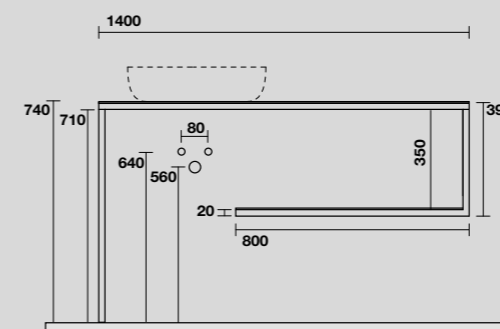

9332k5 LOUISE / 9332k6 LOUISE