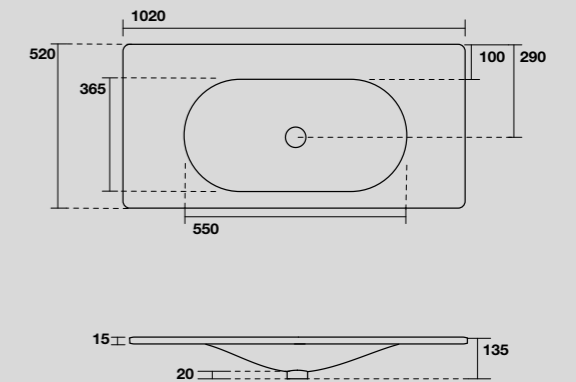

LAVABO SHAPE 102 CM
SHAPE 102 CM WASHBASIN