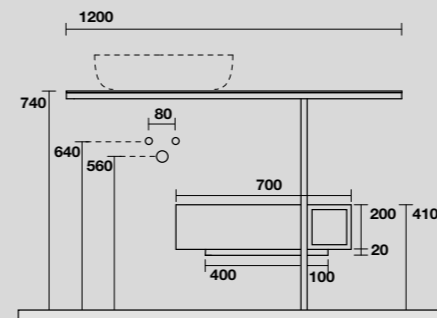

9323k3 THELMA / 9323k4 THELMA