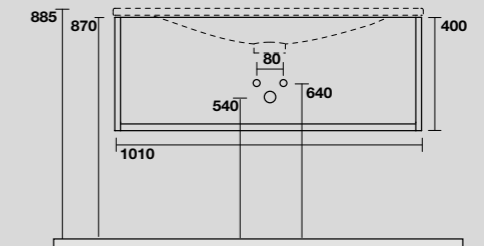

LAVABO SHAPE 102 CM
SHAPE 102 CM WASHBASIN

LAVABO SHAPE 102 CM
SHAPE 102 CM WASHBASIN

SHAPE MOBILE SOSPESO
SHAPE WALL-HUNG VANITY UNIT

SHAPE MOBILE SOSPESO PER LAVABO SHAPE 102 CM
WALL-HUNG VANITY UNIT FOR 102 CM SHAPE WASHBASIN