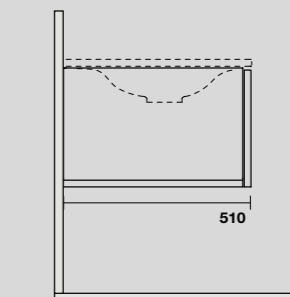

LAVABO SHAPE 102 CM
SHAPE 102 CM WASHBASIN

LAVABO SHAPE 102 CM
SHAPE 102 CM WASHBASIN

SHAPE MOBILE SOSPESO
SHAPE WALL-HUNG VANITY UNIT

SHAPE MOBILE SOSPESO PER LAVABO SHAPE 102 CM
WALL-HUNG VANITY UNIT FOR 102 CM SHAPE WASHBASIN