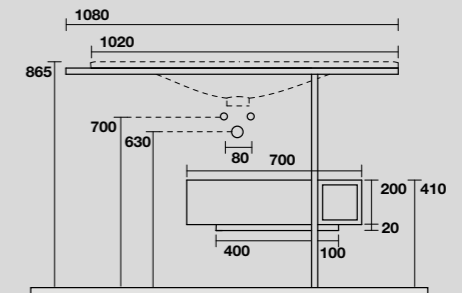

THELMA STRUTTURA A TERRA PER LAVABO SHAPE 102 CM
THELMA FLOOR-STANDING VANITY UNIT FOR 102 CM SHAPE WASHBASIN