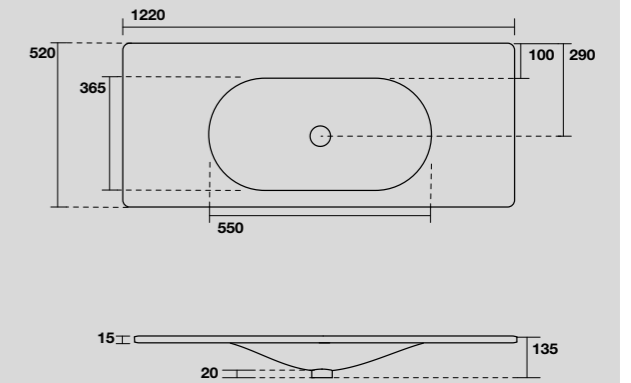

LAVABO SHAPE 122 CM
SHAPE 122 CM WASHBASIN