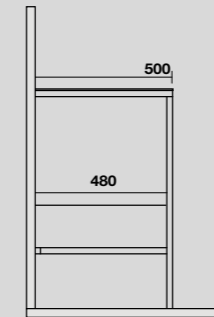

9323k1 THELMA / 9323k2 THELMA