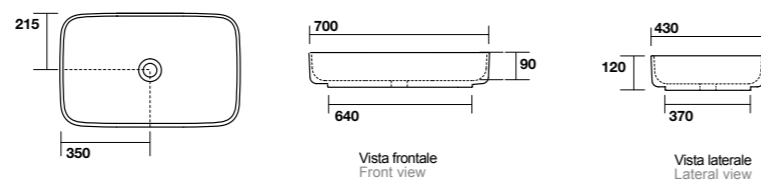

5141
TRIBECA lavabo appoggio 60x38 cm.
TRIBECA 60x38 cm countertop basin.