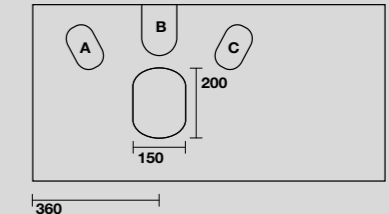

LAVABI COMPATIBILI CON PREFORI SUL PIANO:
PREFORO A (SX) : 5344-4601-4604-4302-4605-5141-5343
PREFORO B (CENTRO) : 5344-4601-4602-4604-4605-4606-5141-5140-0285-5343
PREFORO C (DX) : 5344-4601-4604-4605-4302-5141-5343