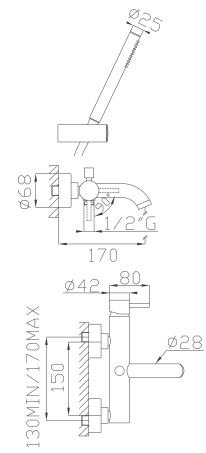

Cromato / Chrome

€ 787,50

 ø35 cod.967K0

15008

Monocomando vasca con doccia duplex in ABS e flessibile Silitech

Bath and shower single lever mixer with ABS duplex and Silitech flexible hose

Cromato / Chrome