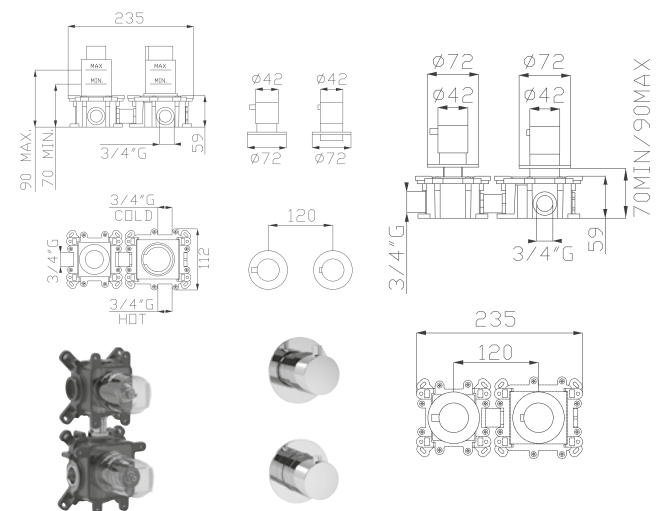

Cromato / Chrome

€ 672,00

€ 514,50 + € 157,50 cod.967MG - cod.962M2

18601

Miscelatore termostatico doccia incasso

Concealed shower thermostatic mixer

Portata media uscita a 3 bar 22l/min
Outlet average flow rate at 3 bar 22l/min