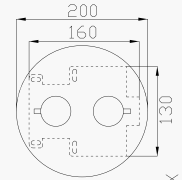

18288-01

Miscelatore termostatico doccia incasso **due uscite**

Two-way concealed shower thermostatic mixer

Portata media a 3 bar
Average flow rate at 3 bar

Uscita/outlet 1= 20 l/min
Uscita/outlet 2= 20 l/min

18288 IN
Parte incasso
Built-in part

18200 EX
Parti estetiche
Aesthetic parts

Cromato / Chrome

€ 577,50

€ 420,00 +

€ 157,50

cod.967G0 - cod.962G2