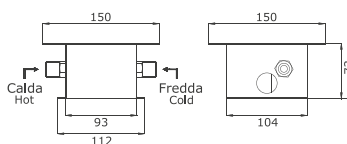

990
Parte incasso
Built-in part