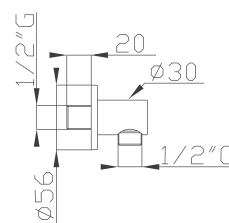

Cromato / Chrome

€ 99,80

184-02

Presad'acqua in ottone
Brass water outlet

Cromato / Chrome

€ 24,70

241

Saliscendi con asta, flessibile e doccia in ottone
Brass sliding rail with brass flexible hose and brass handshower