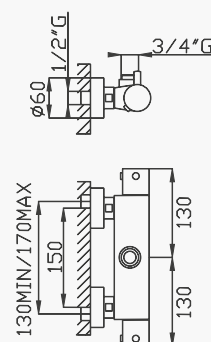

18249-01

Miscelatore termostatico doccia esterno
con attacco inferiore da 1/2"

*Thermostatic external shower mixer
with lower connection*

Cromato / Chrome

€ 194,30

cod.96202 cod.967T0

18244

Miscelatore termostatico doccia esterno
con attacco superiore da 3/4"

*Thermostatic external shower mixer
with upper connection*

Cromato / Chrome

€ 222,60

cod.96202 cod.967T0

Termomix Q-Tre

18349

Miscelatore termostatico doccia esterno
con attacco inferiore 1/2"

*Thermostatic external shower mixer
with lower connection*

Cromato / Chrome

€ 709,80

cod.96203 cod.967T0

18344

Miscelatore termostatico doccia esterno
con attacco superiore 3/4"

*Thermostatic external shower mixer
with upper connection*

Cromato / Chrome

€ 762,30

cod.96203 cod.967T0