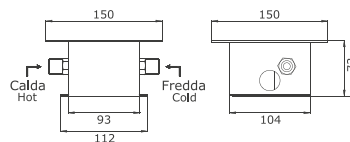

Cromato / Chrome

€ 698,30

Ø35 cod.965CH

5153

Colonna vasca a pavimento con flessibile Cromotech e doccia in ottone **completa di Techno-Box**
Floor bathtub column with Cromotech flexible hose and brass handshower with Techno-Box