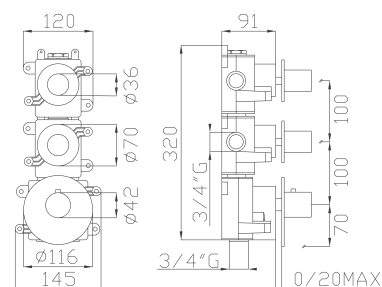

18402 IN
Parte incasso
Built-in part

18402 EX
Parti estetiche
Aesthetic parts

Cromato / Chrome

€ 1092,10

€ 729,80

+

€ 362,30

cod.967T6

cod.96204

18403

Miscelatore termostatico doccia incasso ad alta portata a **tre uscite indipendenti**

*High flow rate concealed shower
thermostatic mixer **three separate exits***

Installazione verticale/orizzontale
Vertical/horizontal installation