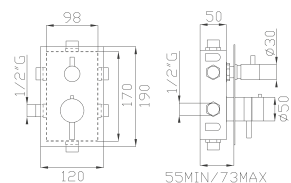

999
Uni-Box