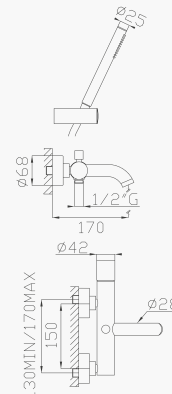

Cromato / Chrome

€ 519,80

ø35 cod.967P1