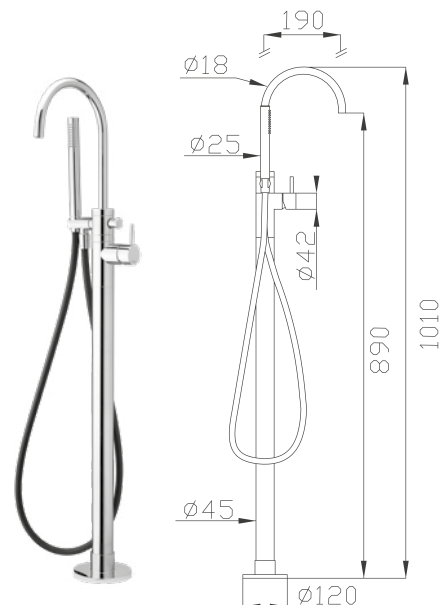

15153 EX
Parti estetiche
Aesthetic parts

Cromato / Chrome

€ 1622,30

€ 257,30

+

€ 1365,00

ø35 cod.967AP