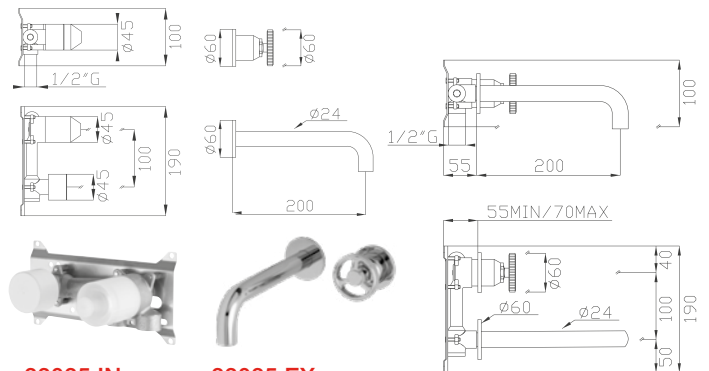

€ 530,30

🔧 Ø35 cod.967EF

33035

Monocomando lavabo ad incasso **corpo e bocca integrati**

Concealed basin single lever mixer with rough valve and spout in one piece

33035 IN
Parte incasso
Built-in part

33035 EX
Parti estetiche
Aesthetic parts