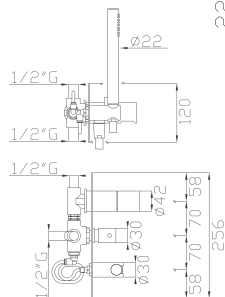

Three-way concealed shower single lever mixer with Silitech flexible hose, brass handshower and **BIT-BOX**

Portata media a 3 bar
Average flow rate at 3 bar

Uscita/Outlet 1= 17 l/min
Uscita/Outlet 2= 13 l/min
Uscita/Outlet 3= 16 l/min