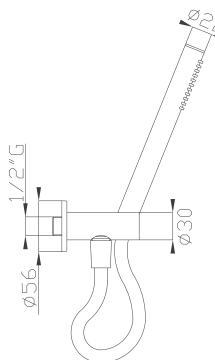

Brass wall outlet with brass handshower and Silitech flexible hose

Cromato / Chrome

€ 228,90

186-C5

Pres a d'acqua e doccia in ottone con flessibile Cromotech

Brass wall outlet with brass handshower and Cromotech flexible hose