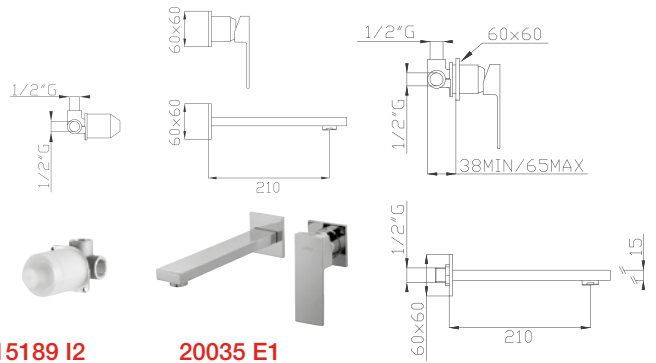

15189 I2
Parte incasso
Built-in part

20035 E1
Parti estetiche
Aesthetic parts

Cromato / Chrome

€ 428,40

€ 84,00

+ € 344,40

🔧 ⌀35 cod.967K0