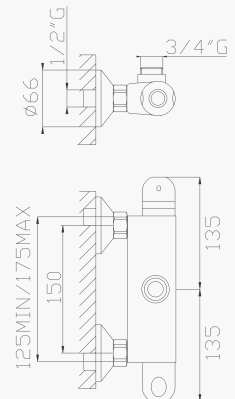

Cromato / Chrome

€ 196,40

cod.96202 cod.967T0