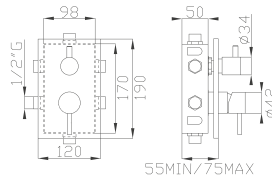

999
Uni-Box

15185-01

Corpo incasso e parti estetiche
Rough valve and aesthetic parts