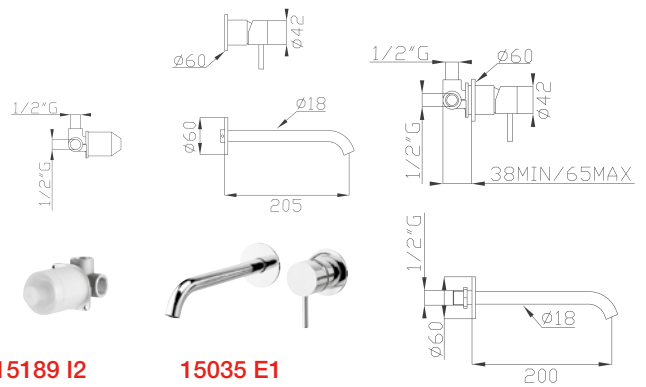

15189 I2
Parte incasso
Built-in part

15035 E1
Parti estetiche
Aesthetic parts

Cromato / Chrome

€ 284,60

€ 84,00 + € 200,60

ø35 cod.967K0

15033

Lavabo da soffitto con monocomando da appoggio

Ceiling spout with deck mounted single lever mixer