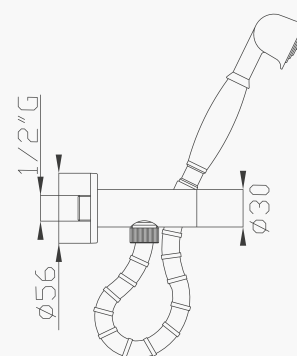

Cromato / Chrome

€ 99,80

184-02

Presad'acqua in ottone
Brass water outlet

Cromato / Chrome

€ 24,70

241

Saliscendi con asta, flessibile e doccia in ottone
Brass sliding rail with brass flexible hose and brass handshower