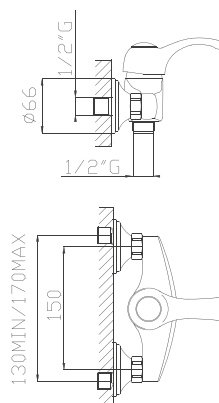

Cromato / Chrome

€ 115,50

🔩 Ø40 cod.96809