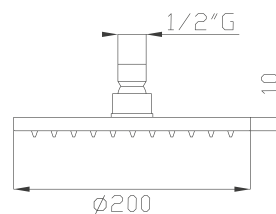

359

Soffione laterale esterno orientabile in ottone
Brass external adjustable body jet

Cromato / Chrome

€ 37,80

362

Soffione laterale a parete orientabile in ABS
ABS wall adjustable body jet

Cromato / Chrome

€ 100,80

366

Soffione doccia in ottone con anticalcare Ø 200
Brass shower head with antiscalc

Cromato / Chrome

€ 140,70

372

Braccio doccia in ottone cm 35
Brass wall shower arm

Cromato / Chrome

€ 48,30