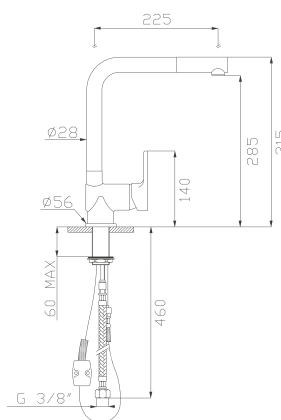

Cromato / Chrome

€ 184,80

Ø40 cod.96800