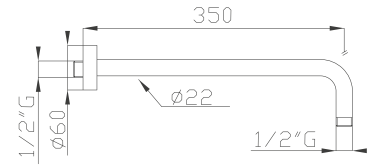

Brass shower head with antiscala

Cromato / Chrome

€ 207,90

372

Braccio doccia in ottone cm 35
Brass wall shower arm

Cromato / *Chrome*

€ 48,30

31008