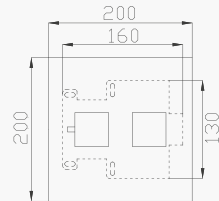

18288 IN
Parte incasso
Built-in part