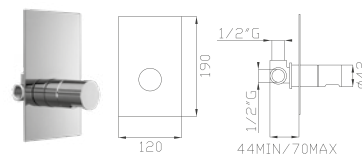

24189
Corpo incasso e parti estetiche
Rough valve and aesthetic parts

Cromato / Chrome

€ 362,30

€ 120,80

+

€ 241,50 ø35 cod.967A1