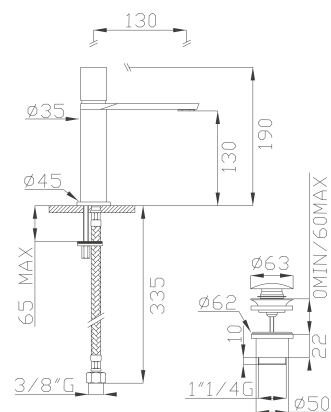

Cromato / Chrome

€ 409,50

ø25 cod.92505