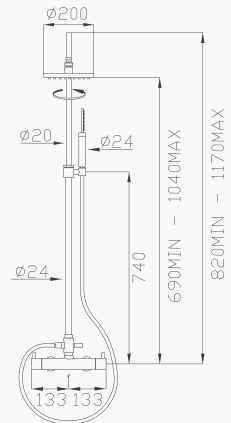

Cromato / Chrome

€ 971,30

cod.96200

33148

Miscelatore termostatico doccia esterno con colonna estensibile in ottone, deviatore, flessibile Silitech, doccia e soffione in ottone

Thermostatic external shower mixer with brass adjustable column, diverter, Silitech flexible hose, brass handshower and brass showerhead