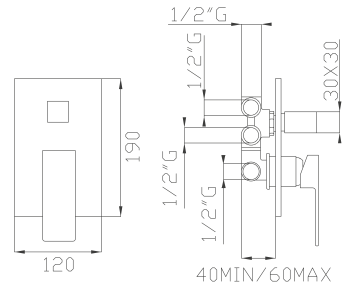

Cromato / Chrome

€ 388,50

ø35 cod.967AP