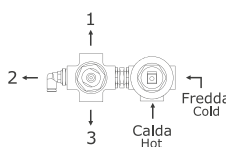

Three-way concealed shower single lever mixer with Silitech flexible hose, brass handshower and BIT-BOX

Portata media a 3 bar
Average flow rate at 3 bar

Uscita/Outlet 1= 17 l/min
Uscita/Outlet 2= 13 l/min
Uscita/Outlet 3= 16 l/min