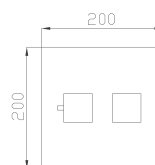

18387-01

Miscelatore termostatico doccia incasso **tre uscite**

Three-way concealed shower thermostatic mixer

Portata media a 3 bar
Average flow rate at 3 bar

Uscita/outlet 1= 20 l/min
Uscita/outlet 2= 20 l/min
Uscita/outlet 3= 20 l/min

18287 IN
Parte incasso
Built-in part