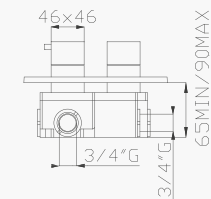

18288 IN
Parte incasso
Built-in part