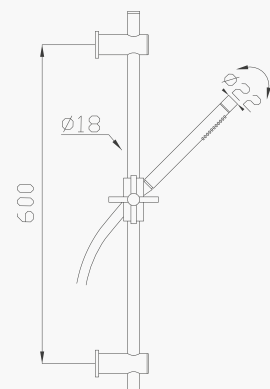

184-02

Preso d'acqua in ottone

Brass water outlet

Cromato / Chrome

€ 24,70

228

Saliscendi con asta e doccia in ottone e flessibile Cromotech

Brass sliding rail with brass handshower and Cromotech flexible hose