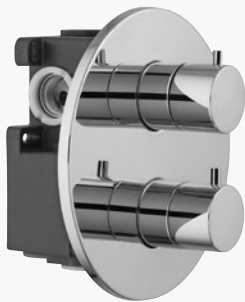

Cromato / Chrome

€ 619,50

€ 462,00 +

€ 157,50

cod.967G0 - cod.962G3

18288-01

Miscelatore termostatico doccia incasso **due uscite**

Two-way concealed shower thermostatic mixer