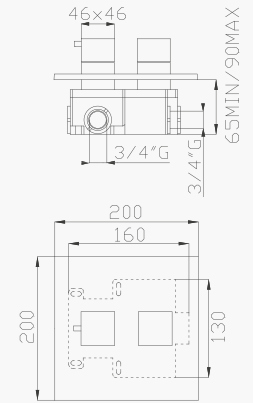

18288 IN
Parte incasso
Built-in part

18300 EX
Parti estetiche
Aesthetic parts

Cromato / Chrome

€ 708,80

€ 420,00 +

€ 288,80

cod.967G0 - cod.962G2