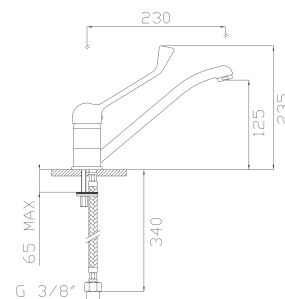

Cromato / Chrome

€ 120,80

🔧 ø40 cod.96802