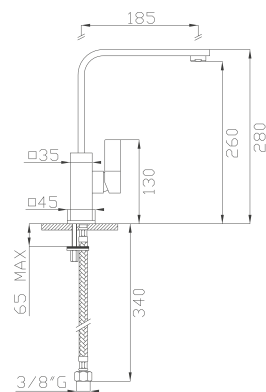

Cromato / Chrome

€ 351,80

🔗 Ø25 cod.92501