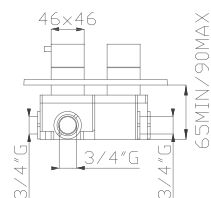

18387-01

Miscelatore termostatico doccia incasso **tre uscite**

Three-way concealed shower thermostatic mixer

Portata media a 3 bar
Average flow rate at 3 bar

Uscita/outlet 1= 20 l/min
Uscita/outlet 2= 20 l/min
Uscita/outlet 3= 20 l/min

18287 IN
Parte incasso
Built-in part