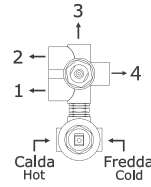

Cromato / Chrome

€ 388,50

ø35 cod.967AP