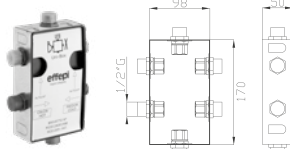

999
Uni-Box