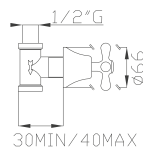

€ 341,30

cod.96200

10184

Rubinetti incasso doccia

Concealed shower taps

Portata media uscita a 3 bar 25 l/min
Outlet average flow rate at 3 bar 25 l/min

Cromato / Chrome

€ 115,50