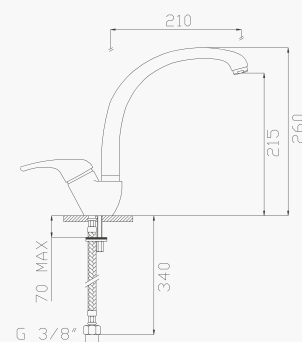

Cromato / Chrome

€ 114,50

🔧 ø40 cod.96802