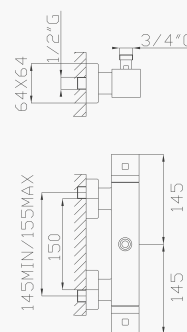

Cromato / Chrome

€ 762,30

🔧 cod.96203 🛠️ cod.967T3