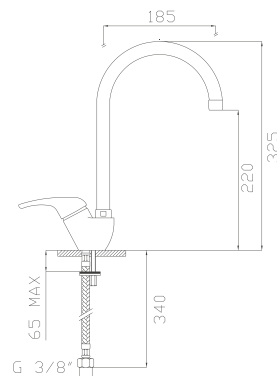

Cromato / Chrome

€ 104,00

🔧 ø40 cod.96802