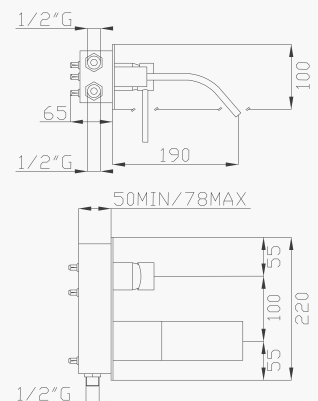

9031

Monocomando lavabo due fori
Two-hole basin single lever mixer

Cromato / Chrome

€ 708,80

Ø35 cod.967K0

9034

Monocomando lavabo ad incasso
completo di EASY-BOX
Concealed basin single lever mixer with EASY-BOX