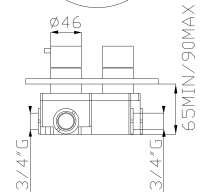

18289-01

Miscelatore termostatico doccia incasso

Concealed shower thermostatic mixer

Portata media uscita a 3 bar 20l/min
Outlet average flow rate at 3 bar 20l/min

18289 IN
Parte incasso
Built-in part