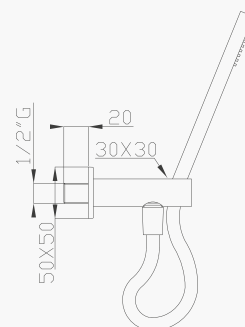

Cromato / Chrome

€ 1470,00

cod.96203 cod.967T3

186-C6

Presca d'acqua e doccia in ottone con flessibile Cromotech

Brass wall outlet with brass handshower and Cromotech flexible hose

Cromato / Chrome

€ 133,40