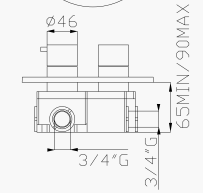

18288 IN
Parte incasso
Built-in part