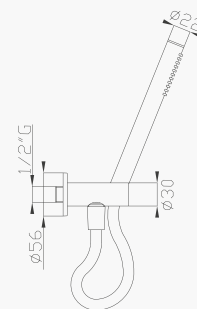

Cromato / Chrome

€ 924,00

cod.967T0 cod.96202

186-C5

Presse d'acqua e doccia in ottone con flessibile Cromotech

Brass wall outlet with brass handshower and Cromotech flexible hose

Cromato / Chrome

€ 112,40