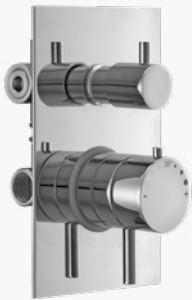

24285

Monocomando termostatico doccia incasso due uscite

Two-way concealed shower thermostatic single lever mixer

Portata media a 3 bar
Average flow rate at 3 bar

Uscita/Outlet 1= 15 l/min
Uscita/Outlet 2= 18 l/min