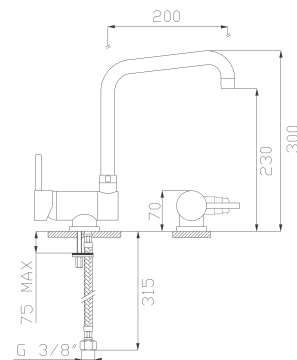

Cromato / Chrome

€ 277,20

🔗 Ø40 cod.96800