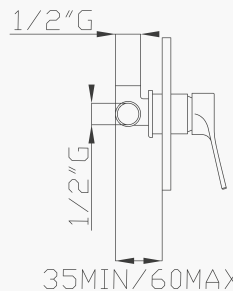

Cromato / Chrome

€ 147,00

Ø35 cod.967AP