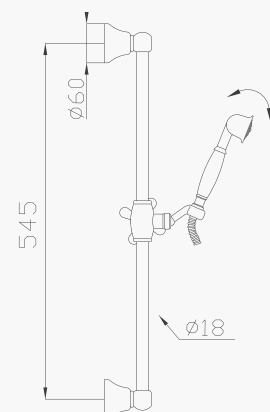

Oro Lucido / Polished Gold

€ 761,30

241

Saliscendi con asta, flessibile e doccia in ottone

Brass sliding rail with brass flexible hose and brass handshower

Cromato / Chrome

€ 267,80

238