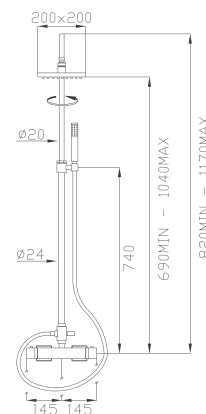

Cromato / Chrome

€ 855,80

🔧 ⌀35 cod.967K0

18347

Miscelatore termostatico doccia esterno con colonna estensibile in ottone, deviatore, flessibile Cromotech, soffione e doccia in ottone

Thermostatic external shower mixer with adjustable brass column, diverter, Cromotech flexible hose, brass showerhead and brass handshower