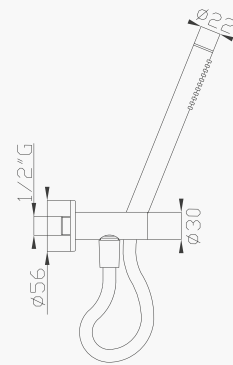

Cromato / Chrome

€ 924,00

cod.967T0 cod.96202

186-C5

Preso d'acqua e doccia in ottone con flessibile Cromotech

Brass wall outlet with brass handshower and Cromotech flexible hose

Cromato / Chrome

€ 112,40