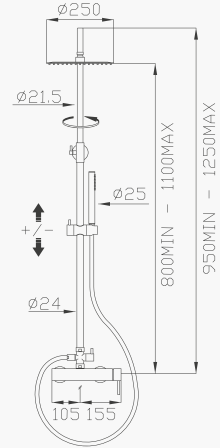

Cromato / Chrome

€ 451,50 Disponibile solo cromo - Only chrome available

🔧 Ø35 cod.96701