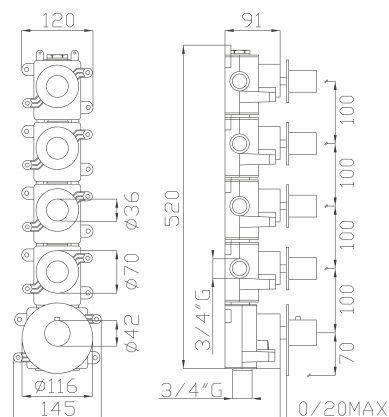

18404 IN
Parte incasso
Built-in part

18404 EX
Parti estetiche
Aesthetic parts

Cromato / Chrome

€ 1648,60

€ 1191,80

+

€ 456,80

cod.967T6

cod.96204

18405

Miscelatore termostatico doccia incasso ad alta portata a **cinque uscite indipendenti**

*High flow rate concealed shower
thermostatic mixer **five separate exits***

Installazione verticale/orizzontale
Vertical/horizontal installation