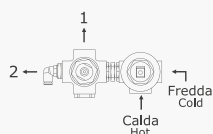

33190-BB

Monocomando doccia incasso due uscite con flessibile Silitech e doccia in ottone completo di **BIT-BOX**

Two-way concealed shower single lever mixer with Silitech flexible hose, brass handshower and BIT-BOX

Portata media a 3 bar
Average flow rate at 3 bar

Uscita/Outlet 1= 17 l/min
Uscita/Outlet 2= 13 l/min

998
Bit-Box