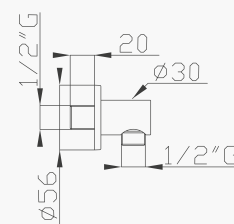

Cromato / Chrome

€ 24,70

241

Saliscendi con asta, flessibile e doccia in ottone

Brass sliding rail with brass flexible hose and brass handshower

Cromato / Chrome

€ 267,80

364