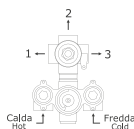

18387-01

Miscelatore termostatico doccia incasso **tre uscite**

Three-way concealed shower thermostatic mixer

Portata media a 3 bar
Average flow rate at 3 bar

Uscita/outlet 1= 20 l/min
Uscita/outlet 2= 20 l/min
Uscita/outlet 3= 20 l/min

18287 IN
Parte incasso
Built-in part