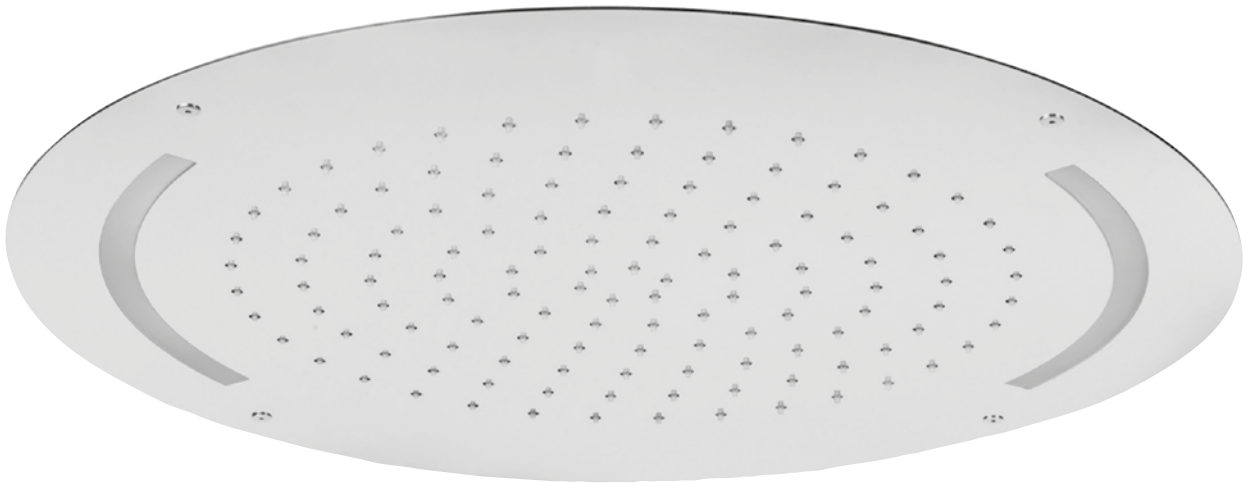

Soffioni

FINITURE FINISHES

I dettagli colore sono disponibili sul retro di copertina
Colour details are available on the back cover

MOD.	CR	BO	NO	IC	NS	OL	OO	OR	BR	RS
310	X	X	X	X	X	X	X	X		X
311	X	X	X	X	X	X	X	X		X
311-01	X	X	X	X	X	X	X	X		X
312	X	X	X	X	X	X	X	X		X
313	X	X	X	X	X	X	X	X		X
310-01	X	X	X	X	X	X	X	X		X
314	X	X	X	X	X	X	X	X		X
315	X	X	X	X	X	X	X	X		X
316	X	X	X	X	X	X	X	X		X
317	X	X	X	X	X	X	X	X		X
318	X	X	X	X	X	X	X	X		X
319	X	X	X	X	X	X	X	X		X
320	X	X	X	X	X	X	X	X		X
378	X	X	X	X	X	X	X	X		X
321	X									
321-01	X		X	X	X	X	X	X		X
322	X	X	X	X	X	X	X	X		X
323	X	X	X	X	X	X	X	X		X
324	X	X	X	X	X	X	X	X		X
325	X	X	X	X	X	X	X	X		X
617	X	X	X	X	X	X	X	X		X
618	X	X	X	X	X	X	X	X		X
364	X					X	X	X	X	
366	X	X	X	X	X	X	X	X	X	X
366-30	X	X	X	X	X	X	X	X		X
366-40	X	X	X	X	X	X	X	X		X
367	X	X	X	X	X	X	X	X	X	X
367-30	X	X	X	X	X	X	X	X		X
365-25	X									
368-25	X									
365-30	X									
368-30	X									
359	X	X	X	X	X	X	X	X		X
360	X	X	X	X	X	X	X	X		X
362	X	X	X	X	X	X	X	X		X
363	X	X	X	X	X	X	X	X		X