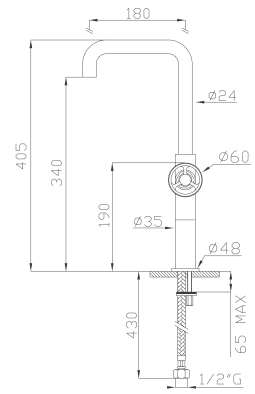

33030AL

Monocomando lavabo alto
Tall basin single lever mixer

Cromato / Chrome

€ 509,30

🔧 Ø25 cod.92506

33031

Monocomando lavabo due fori
Two-hole basin single lever mixer

Cromato / Chrome