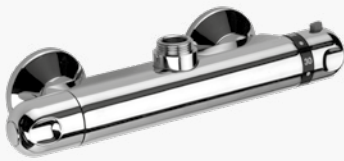

18144

Miscelatore termostatico doccia esterno
con attacco superiore da 3/4"

*Thermostatic external shower mixer
with upper connection*