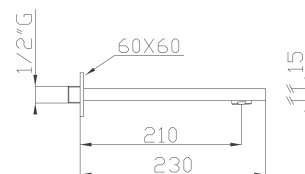

612

Bocca vasca a parete

Wall bath spout

Cromato / Chrome

€ 257,30

442

Sifone in ottone

Brass siphon

Cromato / Chrome

€ 107,10

953-07

Scarico click-clack in ottone per lavabo e bidet con e senza troppo pieno

Brass click-clack pop-up waste for basin and bidet with and without overflow

* Kit trasformazione da click-clack a sempre aperto incluso
* Freeflow conversion kit included

Cromato / Chrome

€ 68,30

884

Rubinetto sottolavabo in ottone con filtro

Brass angle valve with strainer

Cromato / Chrome

€ 114,50