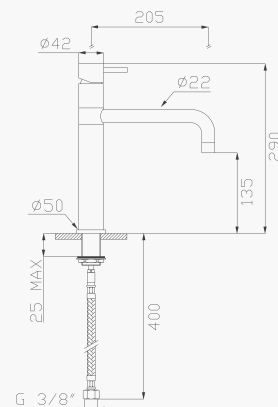

Cromato / Chrome

€ 329,70

🔗 Ø35 cod.967K0