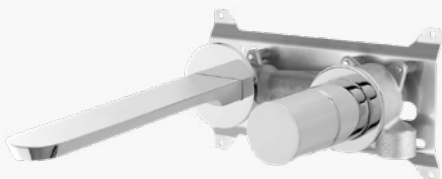

24035

Monocomando lavabo
ad incasso **corpo e
bocca integrati**
*Concealed basin
single lever mixer
with rough valve and
spout in one piece*