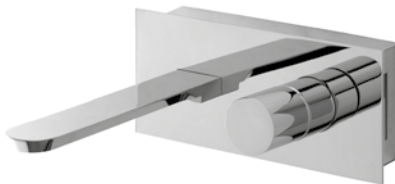

24030AL

Monocomando lavabo alto
Tall basin single lever mixer

Cromato / Chrome

€ 572,30

🔧 ø25 cod.92505

24034

Monocomando lavabo ad incasso
completo di EASY-BOX
*Concealed basin single lever mixer
 with EASY-BOX*

Cromato / Chrome

€ 750,80

🔧 ø35 cod.967A1

24035

Monocomando lavabo
 ad incasso **corpo e
 bocca integrati**
*Concealed basin
 single lever mixer
 with rough valve and
 spout in one piece*

24035 IN
 Parte incasso
 Built-in part