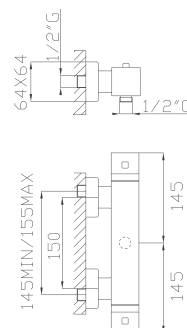

Cromato / Chrome

€ 709,80

🔧 cod.96203 🛠️ cod.967T3