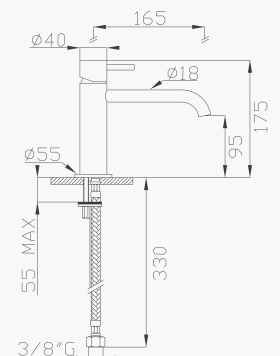

Cromato / Chrome

€ 192,20

ø25 cod.92502