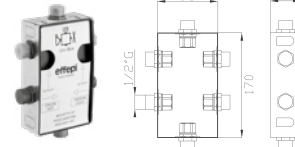

999
Uni-Box