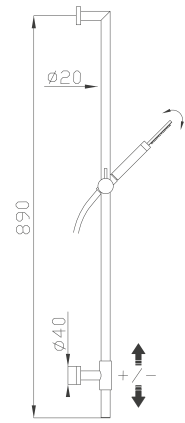

184-02

Preso d'acqua in ottone

Brass water outlet

Cromato / Chrome

€ 24,70

240-01

Saliscendi con asta e doccia in ottone con flessibile Silitech

Brass sliding rail with brass handshower and Silitech flexible hose