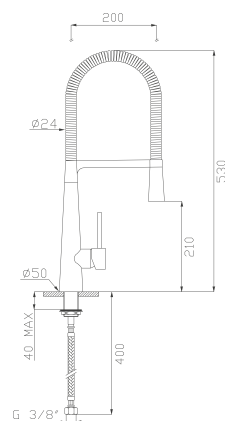

Finiture disponibili
Available finishes

Cromato / Chrome

€ 374,90

🔧 Ø35 cod.967K0

30160

Monocomando lavello con flessibile in gomma e doccia orientabile
Deck sink single lever mixer with rubber flexible hose and adjustable handshower