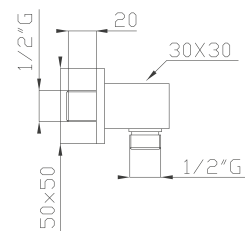

18347

Miscelatore termostatico doccia esterno con colonna estensibile in ottone, deviatore, flessibile Cromotech, soffione e doccia in ottone

Thermostatic external shower mixer with adjustable brass column, diverter, Cromotech flexible hose, brass showerhead and brass handshower

Cromato / Chrome

€ 1470,00

cod.96203 cod.967T3

186-C6

Presa d'acqua e doccia in ottone con flessibile Cromotech

Brass wall outlet with brass handshower and Cromotech flexible hose

Cromato / Chrome

€ 133,40

184-03

Presa d'acqua in ottone

Brass water outlet

Cromato / Chrome

€ 36,80

229

Saliscendi con asta e doccia in ottone con flessibile Cromotech

Brass sliding rail with brass handshower and Cromotech flexible hose

Cromato / Chrome

€ 306,60