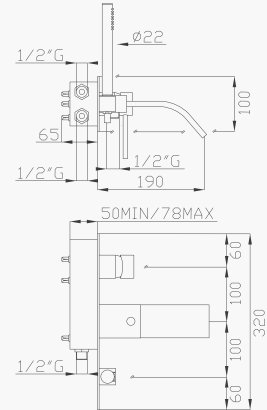

Cromato / Chrome

€ 48,30

375

Braccio doccia a soffitto in ottone cm 17
Brass ceiling shower arm

Cromato / Chrome

€ 51,50

9006

Monocomando vasca/doccia ad incasso con flessibile Cromotech, doccia in ottone **completo di EASY-BOX**
Concealed bath/shower single lever mixer with Cromotech flexible hose, brass handshower with EASY-BOX