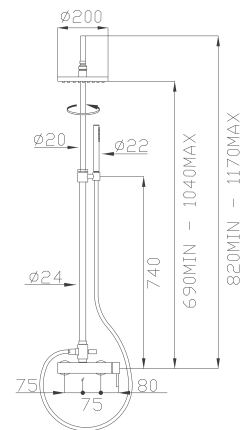

Cromato / Chrome

€ 903,00

🔧 ⌀35 cod.965T0

9147

Monocomando doccia esterno con colonna estensibile in ottone, deviatore, flessibile Cromotech, doccia e soffione in ottone
Wall mounted shower single lever mixer with brass adjustable column, diverter, Cromotech flexible hose, brass handshower and brass showerhead