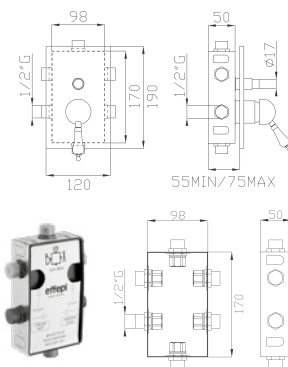

999
Uni-Box