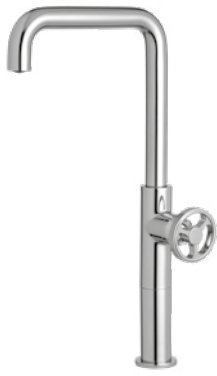

33030AL

Monocomando lavabo alto
Tall basin single lever mixer

Cromato / Chrome

€ 509,30

🔧 Ø25 cod.92506

33031

Monocomando lavabo due fori
Two-hole basin single lever mixer

Cromato / Chrome