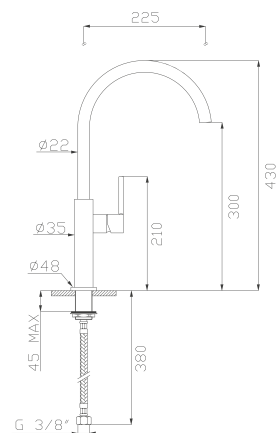

Cromato / Chrome

€ 277,20

🔧 Ø25 cod.92501