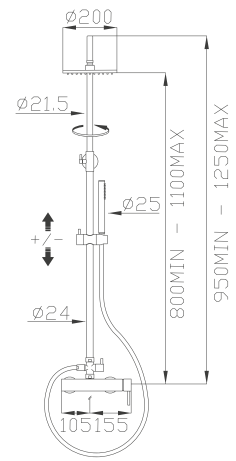

Wall mounted shower single lever mixer with adjustable column, diverter, Silitech flexible hose, ABS handshower and brass showerhead

Cromato / Chrome

€ 462,00

🔧 ⌀35 cod.96701

15148

Miscelatore termostatico doccia esterno con deviatore, colonna estensibile, flessibile Silitech, doccia in ABS e soffione in ottone