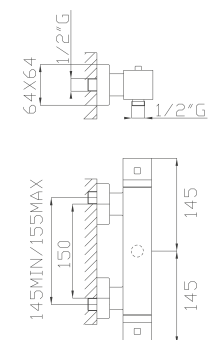

cod.96202 cod.967T0

Termomix Q-Tre

18349

Miscelatore termostatico doccia esterno
con attacco inferiore 1/2"

*Thermostatic external shower mixer
with lower connection*

Cromato / Chrome

€ 709,80

cod.96203 cod.967T0