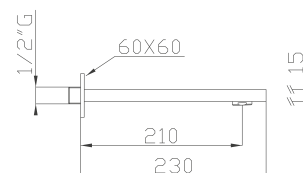

612

Bocca vasca a parete
Wall bath spout

Cromato / Chrome

€ 257,30

442

Sifone in ottone
Brass siphon

Cromato / Chrome

€ 107,10

953-07

Scarico click-clack in ottone per lavabo
e bidet con e senza troppo pieno

Brass click-clack pop-up waste for basin
and bidet with and without overflow

* Kit trasformazione da click-clack a sempre aperto incluso
* Freeflow conversion kit included

Cromato / Chrome

€ 68,30

884

Rubinetto sottolavabo in ottone con filtro
Brass angle valve with strainer

Cromato / Chrome

€ 114,50