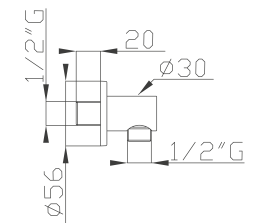

13149

Monocomando doccia esterno
Wall mounted shower single lever mixer

Cromato / Chrome

€ 446,30

Ø35 cod.967BE

186-C8

Preso d'acqua in ottone, flessibile Cromotech
e doccia in ABS

*Brass wall outlet with Cromotech flexible hose
and ABS handshower*

Cromato / Chrome

€ 112,40

184-02

Preso d'acqua in ottone
Brass water outlet

Cromato / Chrome

€ 24,70

234

Saliscendi con asta in ottone, flessibile
Cromotech e doccia in ABS

*Brass sliding rail with Cromotech flexible hose
and ABS handshower*

Cromato / Chrome

€ 204,80