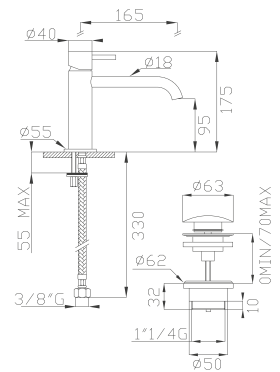

Cromato / Chrome

€ 163,80

ø25 cod.92502

15032LO

Monocomando lavabo con bocca lunga
e scarico click-clack
*Long spout basin single lever mixer
with click-clack waste*

Cromato / Chrome

€ 214,20

ø25 cod.92502