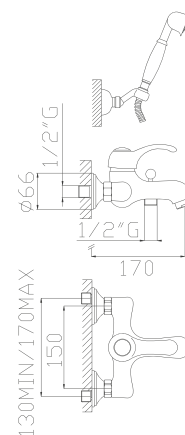

Braccio doccia in ottone cm 35

Brass wall shower arm

Cromato / Chrome

€ 48,30

29008

Monocomando vasca con duplex e flessibile in ottone

Bath and shower single lever mixer with brass duplex and brass flexible hose