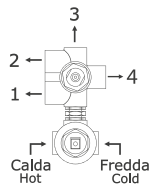

Cromato / Chrome

€ 362,30

ø35 cod.967AP