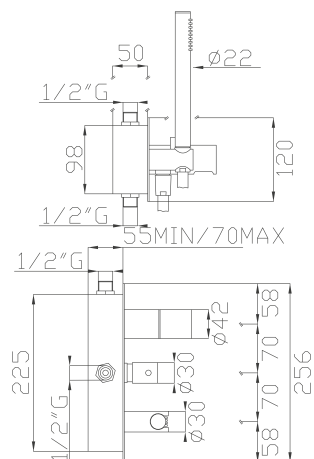

Three-way concealed shower single lever mixer with Silitech flexible hose, brass handshower and **BIT-BOX**

Portata media a 3 bar
Average flow rate at 3 bar

Uscita/Outlet 1= 17 l/min
Uscita/Outlet 2= 13 l/min
Uscita/Outlet 3= 16 l/min