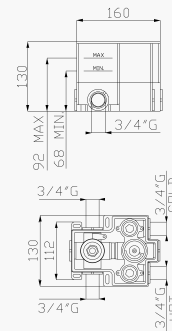

18288 IN
Parte incasso
Built-in part

18200 EX
Parti estetiche
Aesthetic parts

Cromato / Chrome

€ 577,50

€ 420,00 +

€ 157,50

cod.967G0 - cod.962G2