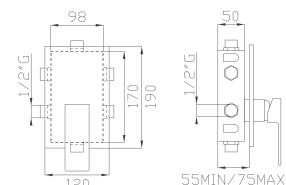

Portata media uscita
a 3 bar 23l/min
Outlet average flow rate
at 3 bar 23l/min

999
Uni-Box

20189
Corpo incasso e parti estetiche
Rough valve and aesthetic parts

Cromato / Chrome

€ 278,30

€ 120,80

+

€ 157,50