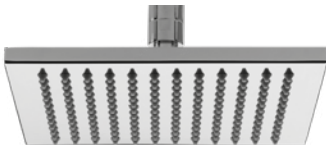

Cromato / Chrome

€ 108,20

367

Soffione doccia in ottone con anticalcare 200x200
Brass shower head with antiscalc