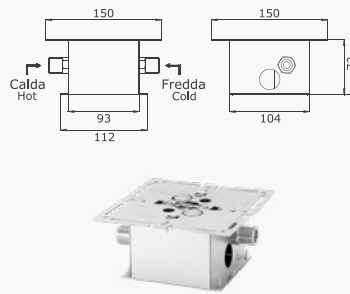

990
Parte incasso
Built-in part