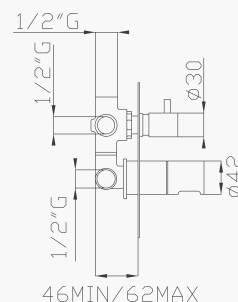

Three-way concealed shower single lever mixer

Portata media a 3 bar
Average flow rate at 3 bar

Uscita/Outlet 1= 18 l/min
Uscita/Outlet 2= 15 l/min
Uscita/Outlet 3= 18 l/min

Cromato / Chrome

€ 477,80

Ø35 cod.967A1