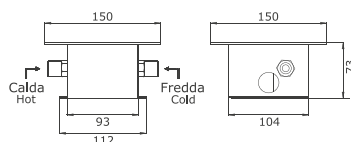

Cromato / Chrome

€ 913,50

🔧 Ø35 cod.967K0

7153

Colonna vasca a pavimento con flessibile Cromotech e doccia in ottone **completa di Techno-Box**

*Floor bathtub column with Cromotech flexible hose and brass handshower **with Techno-Box***