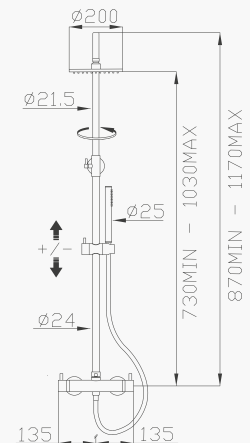

Cromato / Chrome

€ 556,50

cod.96209 cod.967T0