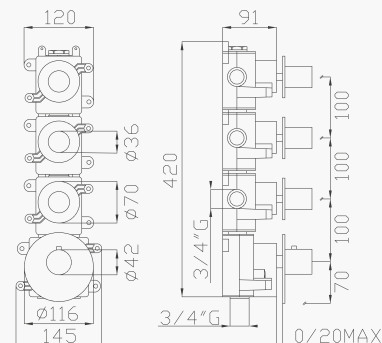

18403 IN
Parte incasso
Built-in part

18403 EX
Parti estetiche
Aesthetic parts

Cromato / Chrome

€ 1365,00

€ 955,50

+

€ 409,50

cod.967T6

cod.96204