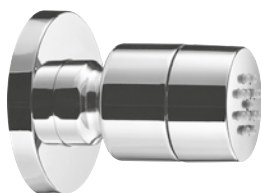

359

Soffione laterale esterno orientabile in ottone
Brass external adjustable body jet