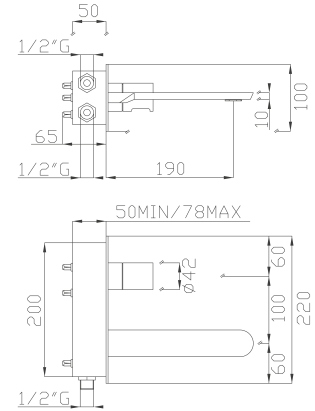

Cromato / Chrome

€ 750,80

🔧 ø35 cod.967A1