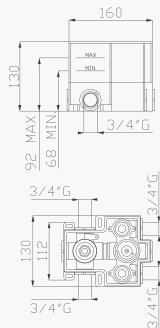

18288 IN
Parte incasso
Built-in part