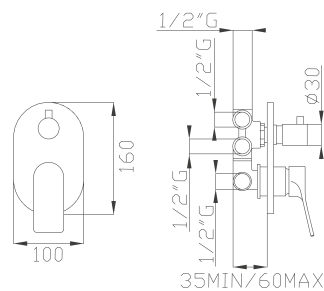

Cromato / Chrome

€ 362,30

ø35 cod.967AP