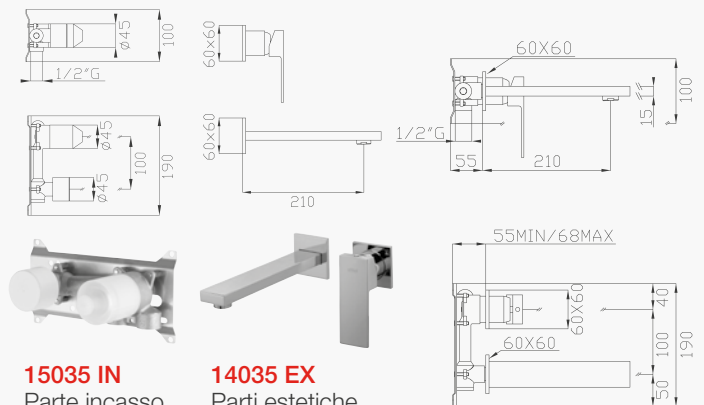

Cromato / Chrome

€ 619,50

Ø35 cod.967K0

14035

Monocomando lavabo
ad incasso **corpo e
bocca integrati**

Concealed basin
single lever mixer
with rough valve and
spout in one piece

15035 IN
Parte incasso
Built-in part