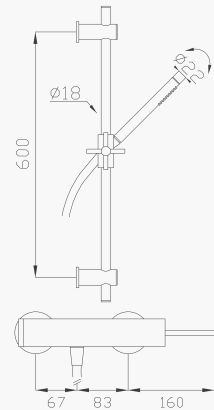

Monocomando doccia esterno
Wall mounted shower single lever mixer

Cromato / Chrome

€ 598,50

🔧 ⌀35 cod.965T0

9146

Monocomando doccia esterno con saliscendi
Wall mounted shower single lever mixer with sliding bar