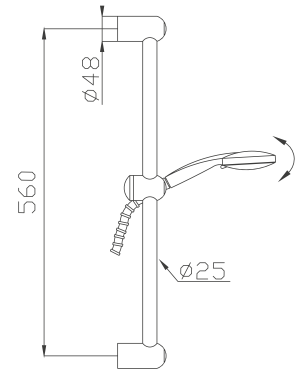

239

Saliscendi con asta e flessibile in ottone e doccia in ABS tre getti

Brass sliding rail with brass flexible hose and ABS three-jet handshower

Cromato / Chrome

€ 85,10 Disponibile solo cromo - Only chrome available

231

Saliscendi con asta, flessibile e doccia in ottone

Brass sliding rail with brass flexible hose and brass handshower

Cromato / Chrome

€ 215,30

227-DS

Saliscendi con asta flessibile e doccia in ottone

Brass sliding rail with brass flexible hose, brass hand shower

Oro Lucido / Polished Gold

€ 761,30

241

Saliscendi con asta, flessibile e doccia in ottone

Brass sliding rail with brass flexible hose and brass handshower

Cromato / Chrome

€ 267,80