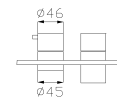

18289-01

Miscelatore termostatico doccia incasso

Concealed shower thermostatic mixer

Portata media uscita a 3 bar 20l/min
Outlet average flow rate at 3 bar 20l/min