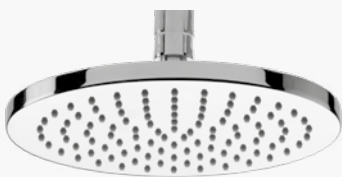

Cromato / Chrome

€ 100,80

366

Soffione doccia in ottone con anticalcare Ø 200

Brass shower head with antiscaling