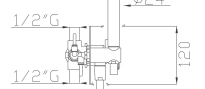

33191
Corpo incasso e parti estetiche
Rough valve and aesthetic parts