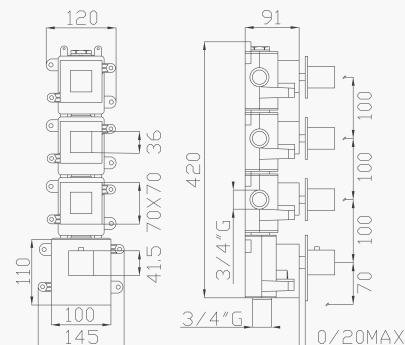

18403 IN
Parte incasso
Built-in part

18503 EX
Parti estetiche
Aesthetic parts

Cromato / Chrome

€ 1449,00

€ 955,50

+

€ 493,50

cod.967T6

cod.96204