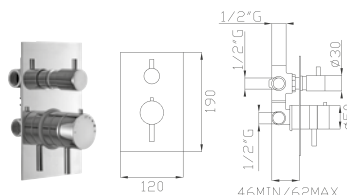

24287
Corpo incasso e parti estetiche
Rough valve and aesthetic parts

Cromato / Chrome

€ 677,30

€ 120,80

+

€ 556,50 cod.967T5

24287

Monocomando termostatico doccia
incasso tre uscite

*Three-way concealed shower
thermostatic single lever mixer*