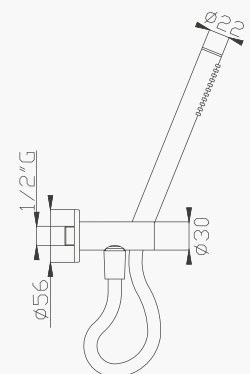

Cromato / Chrome

€ 112,40