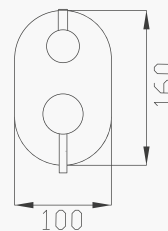

Cromato / Chrome

€ 341,30

ø35 cod.967AP