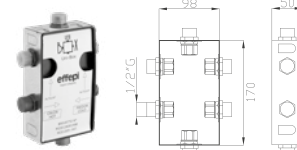

999
Uni-Box