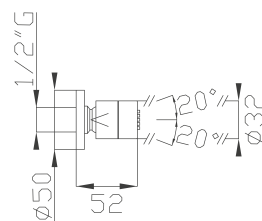

359

Soffione laterale esterno orientabile in ottone
Brass external adjustable body jet

Cromato / Chrome

€ 37,80

362

Soffione laterale a parete orientabile in ABS
ABS wall adjustable body jet

Cromato / Chrome

€ 100,80

366

Soffione doccia in ottone con anticalcare Ø 200
Brass shower head with antiscale

Cromato / Chrome

€ 140,70

372

Braccio doccia in ottone cm 35
Brass wall shower arm

Cromato / Chrome

€ 48,30