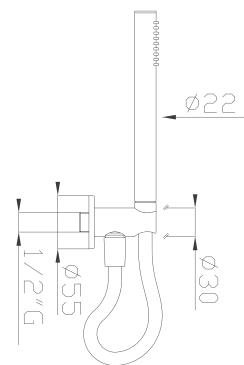

Cromato / Chrome

€ 84,00

Tutte le finiture del retro di copertina
All finishes on the back cover

€ 193,20