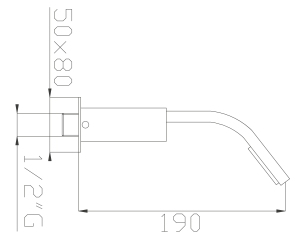

9153

Colonna vasca a pavimento con flessibile Cromotech e doccia in ottone **completa di Techno-Box**

Floor bathtub column with Cromotech flexible hose and brass handshower **with Techno-Box**

990
Parte incasso
Built-in part

9153EX
Parti estetiche
Aesthetic parts

Cromato / Chrome

€ 1601,30

€ 257,30

+

€ 1344,00

🔌 Ø35 cod.967AP

605

Bocca vasca a parete

Wall bath spout

Cromato / Chrome

€ 451,50

440

Sifone in ottone

Brass siphon

Cromato / Chrome

€ 73,50