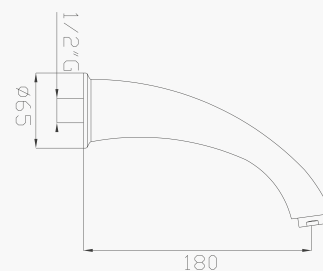

Cromato / Chrome

€ 136,50