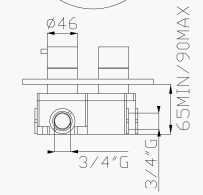

18288 IN
Parte incasso
Built-in part

18200 EX
Parti estetiche
Aesthetic parts

Cromato / Chrome

€ 577,50

€ 420,00 +

€ 157,50

cod.967G0 - cod.962G2