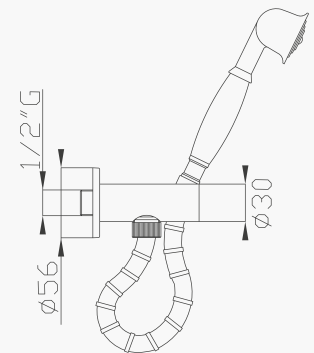

186-10

Pres a d'acqua con doccia e flessibile in ottone

Brass wall outlet with brass handshower and brass flexible hose

Cromato / Chrome

€ 141,80

186-09

Pres a d'acqua con doccia e flessibile in ottone

Brass wall outlet with brass handshower and brass flexible hose