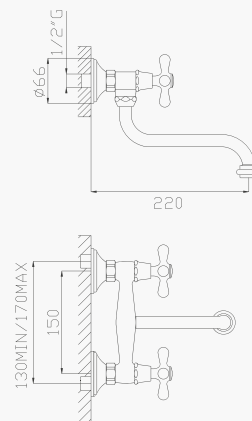

Cromato / Chrome

€ 162,80

cod.96200