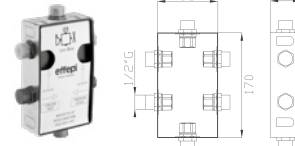

999
Uni-Box