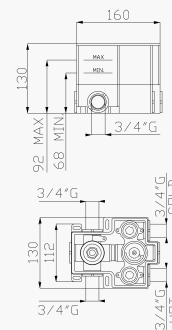

18288 IN
Parte incasso
Built-in part

18200 EX
Parti estetiche
Aesthetic parts

Cromato / Chrome

€ 577,50

€ 420,00 +

€ 157,50

cod.967G0 - cod.962G2