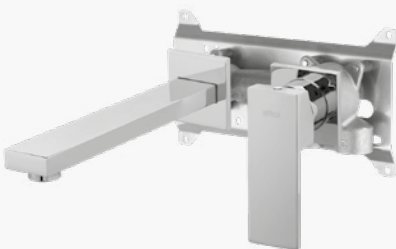

14035

Monocomando lavabo
ad incasso **corpo e
bocca integrati**

Concealed basin
single lever mixer
with rough valve and
spout in one piece