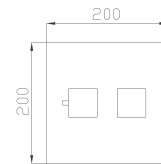

18387-01

Miscelatore termostatico doccia incasso **tre uscite**

Three-way concealed shower thermostatic mixer

Portata media a 3 bar
Average flow rate at 3 bar

Uscita/outlet 1= 20 l/min
Uscita/outlet 2= 20 l/min
Uscita/outlet 3= 20 l/min

18287 IN
Parte incasso
Built-in part