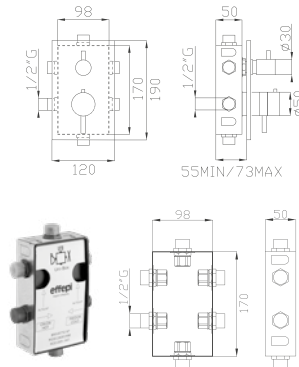

17187-UN

Monocomando termostatico doccia incasso
tre uscite ispezionabile **completo di UNI-BOX**

*Inspectable three-way concealed shower
thermostatic single lever mixer with
UNI-BOX*

Portata media a 3 bar
Average flow rate at 3 bar

Uscita/Outlet 1= 18 l/min
Uscita/Outlet 2= 15 l/min
Uscita/Outlet 3= 18 l/min

999
Uni-Box

17187

Corpo incasso e parti estetiche
Rough valve and aesthetic parts

€ 456,80 cod.967T5

Cromato / Chrome

€ 577,60

€ 120,80

€ 456,80

cod.967T5