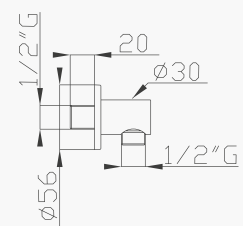

Cromato / Chrome

€ 24,70