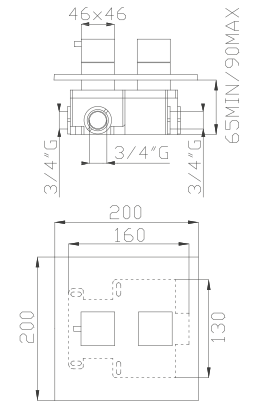

18287 IN
Parte incasso
Built-in part

18300 EX
Parti estetiche
Aesthetic parts

Cromato / Chrome

€ 750,80

€ 462,00 +

€ 288,80

cod.967G0 - cod.962G3