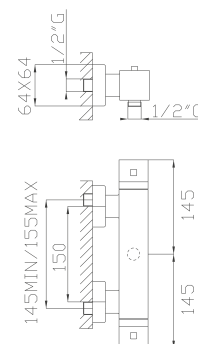

Cromato / Chrome

€ 709,80

🔧 cod.96203 🔧 cod.967T3