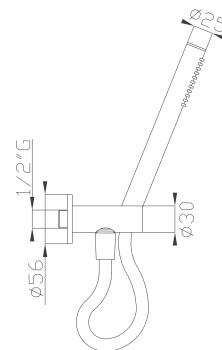

186-S1

Pres a d'acqua in ottone, flessibile Silitech e doccia in ABS

Brass wall outlet with Silitech flexible hose and ABS handshower

Cromato / Chrome

€ 102,90

186-C6

Pres a d'acqua e doccia in ottone con flessibile Cromotech

Brass wall outlet with brass handshower and Cromotech flexible hose

Cromato / Chrome

€ 133,40

186-S7

Pres a d'acqua in ottone, flessibile Silitech e doccia in ABS tre getti

Brass wall outlet with Silitech flexible hose and ABS three-jet handshower

Cromato / Chrome

€ 102,90

186-07

Pres a d'acqua e flessibile in ottone con doccia in ABS tre getti

Brass wall outlet with brass flexible hose and ABS three-jet handshower

Cromato / Chrome

€ 80,90 Disponibile solo cromo - Only chrome available