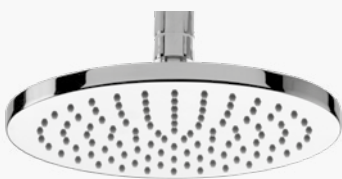

Cromato / Chrome

€ 100,80

366

Soffione doccia in ottone con anticalcare Ø 200

Brass shower head with antiscalc