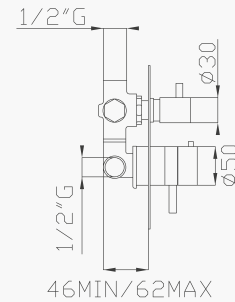

Cromato / Chrome

€ 525,00

cod.967T5