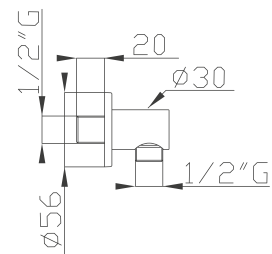

18247

Miscelatore termostatico doccia esterno con colonna estensibile in ottone, deviatore, flessibile Cromotech, soffione e doccia in ottone

Thermostatic external shower mixer with brass adjustable column, diverter, Cromotech flexible hose, brass showerhead and brass handshower

Cromato / Chrome

€ 924,00

cod.967T0 cod.96202

186-C5

Preso d'acqua e doccia in ottone con flessibile Cromotech

Brass wall outlet with brass handshower and Cromotech flexible hose

Cromato / Chrome

€ 112,40

184-02

Preso d'acqua in ottone

Brass water outlet

Cromato / Chrome

€ 24,70

228

Saliscendi con asta e doccia in ottone e flessibile Cromotech

Brass sliding rail with brass handshower and Cromotech flexible hose

Cromato / Chrome

€ 300,30