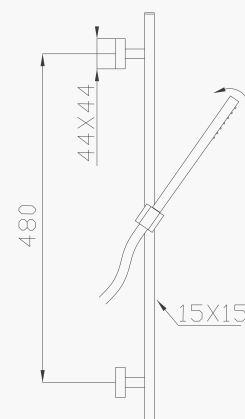

184-03

Presa d'acqua in ottone

Brass water outlet

Cromato / Chrome

€ 36,80

229

Saliscendi con asta e doccia in ottone con flessibile Cromotech

Brass sliding rail with brass handshower and Cromotech flexible hose