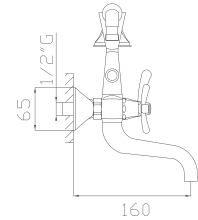

Cromato / Chrome

€ 855,80

cod.96200