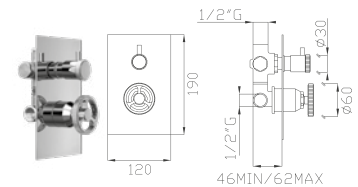

33185
Corpo incasso e parti estetiche
Rough valve and aesthetic parts

Cromato / Chrome

€ 645,80

€ 120,80

+

€ 525,00

🔧 Ø35 cod.967EF