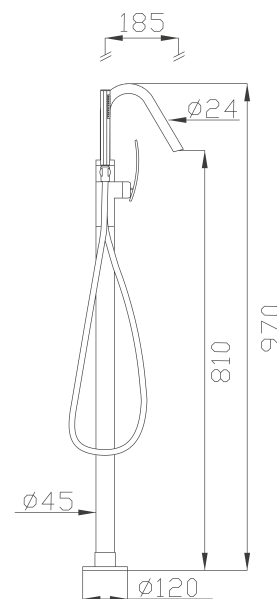

Cromato / Chrome

€ 1601,30

€ 257,30

+

€ 1344,00

🔧 Ø35 cod.967AP