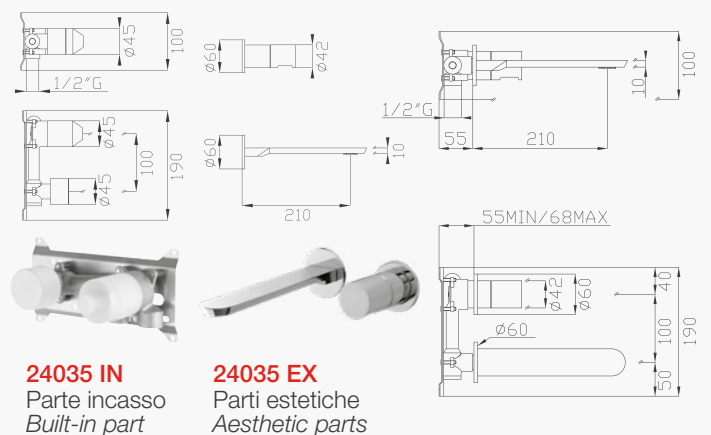

Cromato / Chrome

€ 750,80

🔧 ø35 cod.967A1

24035

Monocomando lavabo
 ad incasso **corpo e
 bocca integrati**
*Concealed basin
 single lever mixer
 with rough valve and
 spout in one piece*

24035 IN
 Parte incasso
 Built-in part