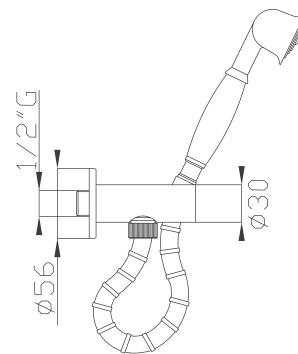

186-09

Pres a d'acqua con doccia e flessibile in ottone

Brass wall outlet with brass handshower and brass flexible hose

Cromato / Chrome

€ 99,80

184-02

Pres a d'acqua in ottone

Brass water outlet

Cromato / Chrome

€ 24,70

241

Saliscendi con asta, flessibile e doccia in ottone

Brass sliding rail with brass flexible hose and brass handshower

Cromato / Chrome

€ 267,80

364

Soffione doccia in ottone con anticalcare diam.200

Brass shower head with antiscalc

Cromato / Chrome

€ 207,90