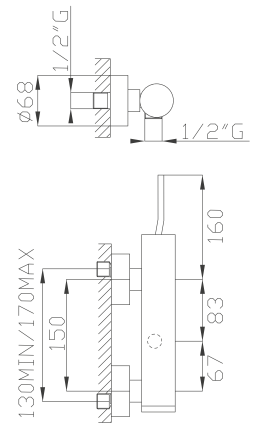

9149

Monocomando doccia esterno
Wall mounted shower single lever mixer

Cromato / Chrome

€ 598,50

🔧 ⌀35 cod.965T0