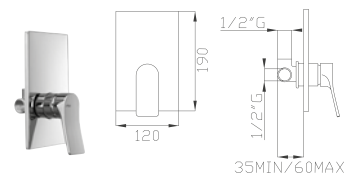

Portata media uscita a 3 bar 23l/min
Outlet average flow rate at 3 bar 23l/min

999
Uni-Box

34189-01

Corpo incasso e parti estetiche
Rough valve and aesthetic parts

Cromato / Chrome

€ 294,10

€ 120,80

+