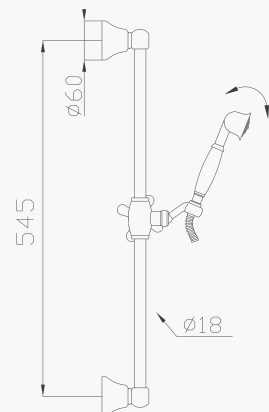

184-02

Preso d'acqua in ottone

Brass water outlet

Cromato / Chrome

€ 24,70

241

Saliscendi con asta, flessibile e doccia in ottone

Brass sliding rail with brass flexible hose and brass handshower