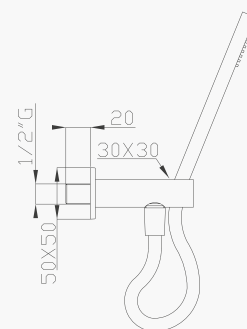

186-S1

Pres a d'acqua in ottone, flessibile Silitech e doccia in ABS

Brass wall outlet with Silitech flexible hose and ABS handshower

Cromato / Chrome

€ 102,90

186-C6

Pres a d'acqua e doccia in ottone con flessibile Cromotech

Brass wall outlet with brass handshower and Cromotech flexible hose

Cromato / Chrome

€ 133,40

186-S7

Pres a d'acqua in ottone, flessibile Silitech e doccia in ABS tre getti

Brass wall outlet with Silitech flexible hose and ABS three-jet handshower

Cromato / Chrome

€ 102,90

186-07

Pres a d'acqua e flessibile in ottone con doccia in ABS tre getti

Brass wall outlet with brass flexible hose and ABS three-jet handshower

Cromato / Chrome

€ 80,90 Disponibile solo cromo - Only chrome available