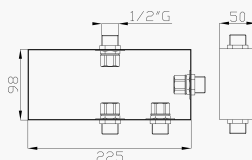

Two-way concealed shower single lever mixer with Silitech flexible hose, brass handshower and **BIT-BOX**

Portata media a 3 bar
Average flow rate at 3 bar

Uscita/Outlet 1= 17 l/min
Uscita/Outlet 2= 13 l/min