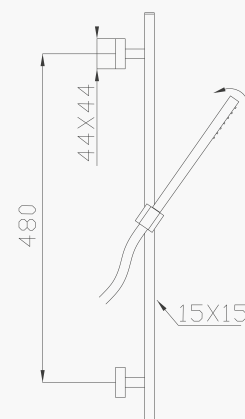

184-03

Presca d'acqua in ottone

Brass water outlet

Cromato / Chrome

€ 36,80

229

Saliscendi con asta e doccia in ottone con flessibile Cromotech

Brass sliding rail with brass handshower and Cromotech flexible hose