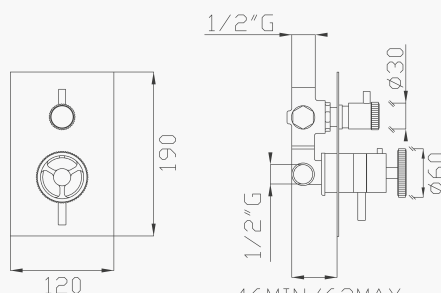

Cromato / Chrome

€ 598,50

cod.967T5