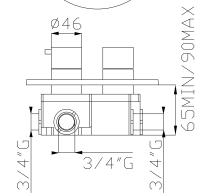

18287-01

Miscelatore termostatico doccia incasso **tre uscite**

Three-way concealed shower thermostatic mixer

Portata media a 3 bar
Average flow rate at 3 bar

Uscita/outlet 1= 20 l/min
Uscita/outlet 2= 20 l/min
Uscita/outlet 3= 20 l/min

18287 IN
Parte incasso
Built-in part

18200 EX
Parti estetiche
Aesthetic parts

Cromato / Chrome

€ 619,50

€ 462,00 +

€ 157,50

cod.967G0 - cod.962G3