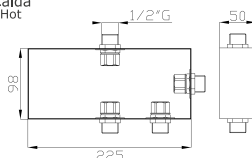

Three-way concealed shower single lever mixer with Silitech flexible hose, brass handshower and **BIT-BOX**

Portata media a 3 bar
Average flow rate at 3 bar

Uscita/Outlet 1= 17 l/min
Uscita/Outlet 2= 13 l/min
Uscita/Outlet 3= 16 l/min