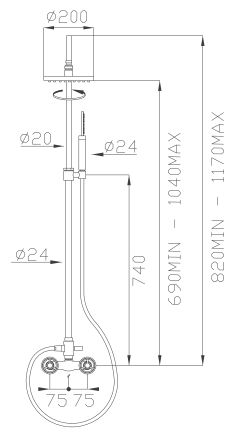

Cromato / Chrome

€ 971,30

cod.96200