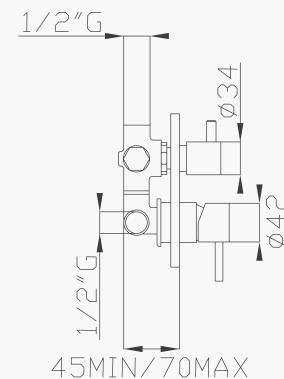

Cromato / Chrome

€ 341,30

ø35 cod.967AP