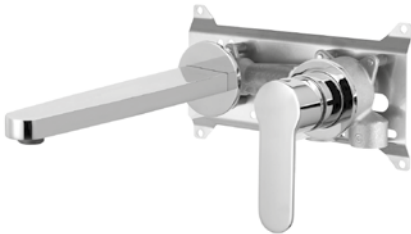

27030AL

Monocomando lavabo alto
Tall basin single lever mixer

Cromato / Chrome

€ 196,40

Ø25 cod.92500

27035

Monocomando lavabo ad incasso **corpo e bocca integrati**
Concealed basin single lever mixer with rough valve and spout in one piece