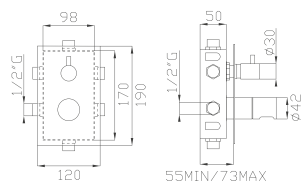

999
Uni-Box