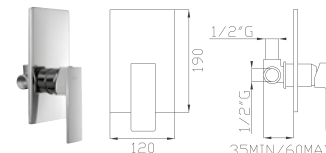

Portata media uscita
a 3 bar 23l/min
Outlet average flow rate
at 3 bar 23l/min

999
Uni-Box

20189
Corpo incasso e parti estetiche
Rough valve and aesthetic parts

Cromato / Chrome

€ 278,30

€ 120,80

+

€ 157,50