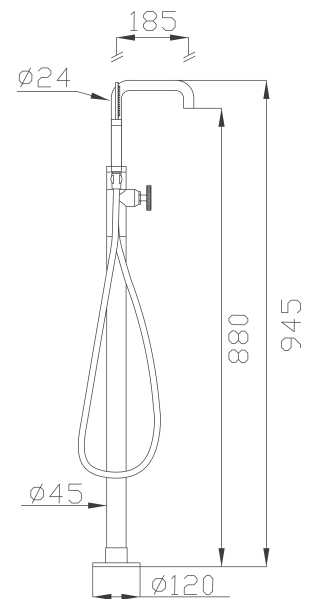

Cromato / Chrome

€ 1795,50

€ 257,30

+

€ 1538,20

cod.967EF