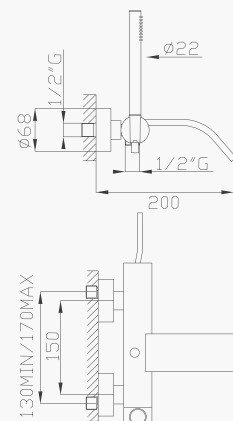

Cromato / Chrome

€ 1081,50

Ø35 cod.965T0