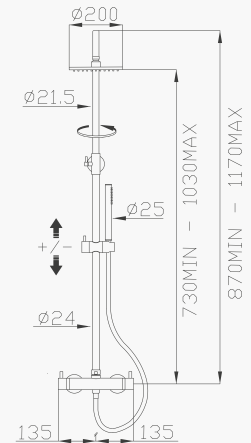

Cromato / Chrome

€ 556,50

🔧 cod.96209 🔧 cod.967T0