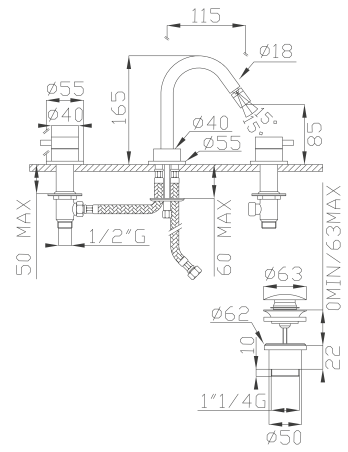

Bidet single lever mixer with click-clack waste

Cromato / Chrome

€ 186,90

🔧 Ø25 cod.92502

15071

Batteria bidet tre fori con scarico click-clack
Three hole bidet mixer with click-clack waste

Cromato / Chrome