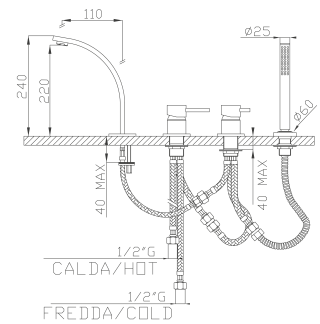

9007

Monocomando bordo vasca quattro fori
Four-hole deck mounted bath/shower single lever mixer

Cromato / Chrome

€ 1149,80

Ø35 cod.967K0