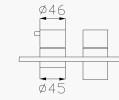

18288-01

Miscelatore termostatico doccia incasso **due uscite**

Two-way concealed shower thermostatic mixer

Portata media a 3 bar
Average flow rate at 3 bar

Uscita/outlet 1= 20 l/min
Uscita/outlet 2= 20 l/min

18288 IN
Parte incasso
Built-in part