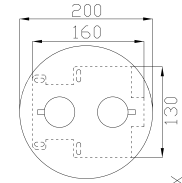

18289-01

Miscelatore termostatico doccia incasso

Concealed shower thermostatic mixer

Portata media uscita a 3 bar 20l/min
Outlet average flow rate at 3 bar 20l/min

18289 IN
Parte incasso
Built-in part