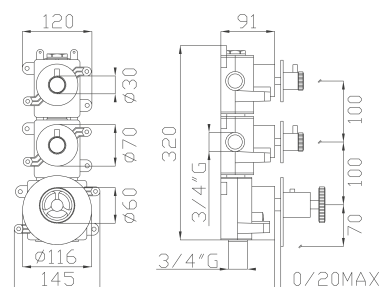

Cromato / Chrome

€ 1233,80

€ 729,80

+

€ 504,00

cod.967T6 cod.96204

33403

Miscelatore termostatico doccia incasso ad alta portata a **tre uscite indipendenti**

*High flow rate concealed shower
thermostatic mixer **three separate exits***

Installazione verticale/orizzontale
Vertical/horizontal installation