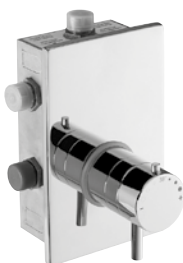

17189-UN

Monocomando termostatico doccia incasso
ispezionabile **completo di UNI-BOX**

*Inspectable concealed shower thermostatic
single lever mixer with UNI-BOX*

Portata media uscita
a 3 bar 19l/min
Outlet average flow rate
at 3 bar 19l/min