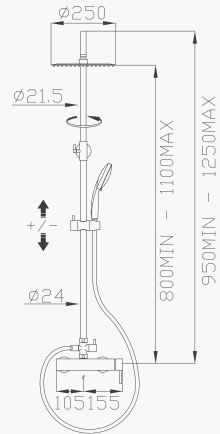

Cromato / Chrome

€ 451,50 Disponibile solo cromo - Only chrome available

Ø35 cod.96701