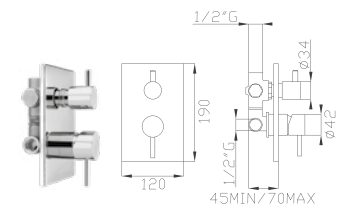

Portata media a 3 bar
Average flow rate at 3 bar

Uscita/Outlet 1= 15 l/min
Uscita/Outlet 2= 18 l/min

999
Uni-Box

15185-01

Corpo incasso e parti estetiche
Rough valve and aesthetic parts

Cromato / Chrome

€ 477,80