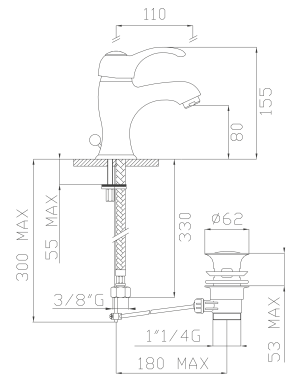

Cromato / Chrome

€ 189,00

Ø35 cod.96600