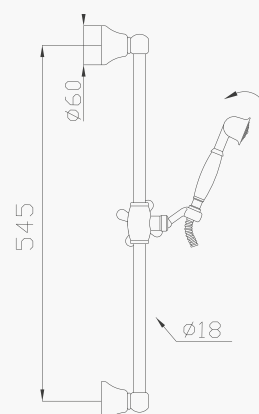

Cromato / Chrome

€ 99,80

184-02

Presad'acqua in ottone
Brass water outlet

Cromato / Chrome

€ 24,70

241

Saliscendi con asta, flessibile e doccia in ottone
Brass sliding rail with brass flexible hose and brass handshower