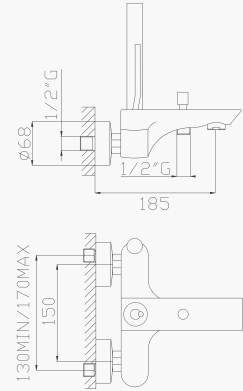

Cromato / Chrome

€ 48,30

375

Braccio doccia a soffitto in ottone cm 17
Brass ceiling shower arm

Cromato / Chrome

€ 51,50

5008

Monocomando vasca con doccia in ottone e flessibile Cromotech
Bath single lever mixer with brass handshower and Cromotech flexible hose