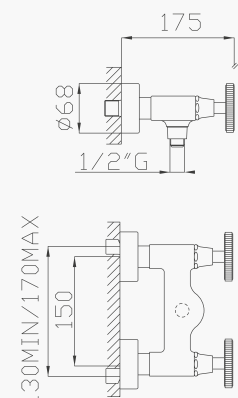

Cromato / Chrome

€ 362,30

cod.96200