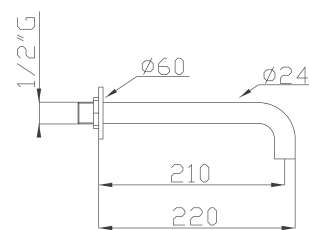

616

Bocca vasca a parete

Wall bath spout

Cromato / Chrome

€ 143,90

440

Sifone in ottone

Brass siphon

Cromato / Chrome

€ 73,50

935-07

Scarico click-clack in ottone **per lavabo e bidet con e senza troppo pieno**

Brass click-clack pop-up waste for basin and bidet with and without overflow

* Kit trasformazione da click-clack a sempre aperto incluso
* Freeflow conversion kit included

Cromato / Chrome

€ 57,30

885

Rubinetto sottolavabo in ottone con filtro

Brass angle valve with strainer

Cromato / Chrome

€ 51,50