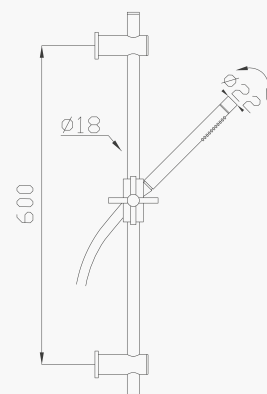

184-02

Presse d'acqua in ottone

Brass water outlet

Cromato / Chrome

€ 24,70

228

Saliscendi con asta e doccia in ottone e flessibile Cromotech

Brass sliding rail with brass handshower and Cromotech flexible hose