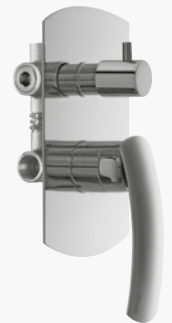

7185

Monocomando doccia incasso due uscite

Two-way concealed shower single lever mixer

Portata media a 3 bar
Average flow rate at 3 bar

Uscita/Outlet 1= 15 l/min
Uscita/Outlet 2= 18 l/min