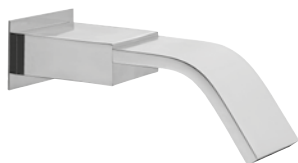

Cromato / Chrome

€ 143,90

605

Bocca vasca a parete

Wall bath spout