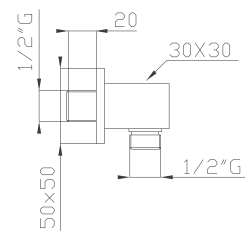

18347

Miscelatore termostatico doccia esterno con colonna estensibile in ottone, deviatore, flessibile Cromotech, soffione e doccia in ottone

Thermostatic external shower mixer with adjustable brass column, diverter, Cromotech flexible hose, brass showerhead and brass handshower

Cromato / Chrome

€ 1470,00

cod.96203 cod.967T3

186-C6

Presca d'acqua e doccia in ottone con flessibile Cromotech

Brass wall outlet with brass handshower and Cromotech flexible hose

Cromato / Chrome

€ 133,40

184-03

Presca d'acqua in ottone

Brass water outlet

Cromato / Chrome

€ 36,80

229

Saliscendi con asta e doccia in ottone con flessibile Cromotech

Brass sliding rail with brass handshower and Cromotech flexible hose

Cromato / Chrome

€ 306,60