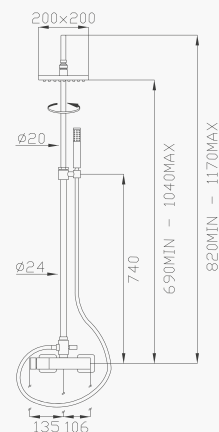

Cromato / Chrome

€ 855,80

🔧 ⌀35 cod.967K0

18347

Miscelatore termostatico doccia esterno con colonna estensibile in ottone, deviatore, flessibile Cromotech, soffione e doccia in ottone

Thermostatic external shower mixer with adjustable brass column, diverter, Cromotech flexible hose, brass showerhead and brass handshower