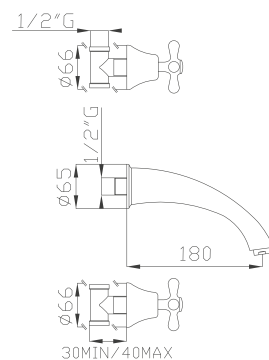

Cromato / Chrome

€ 336,00

cod.96200