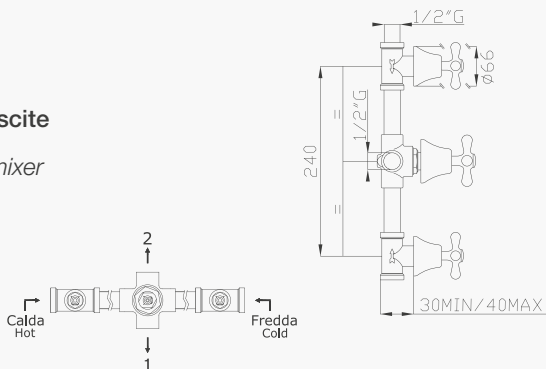

Cromato / Chrome

€ 378,00

cod.96200

10182

Gruppo incasso doccia **due uscite**

Two-way concealed shower mixer

Portata media a 3 bar
Average flow rate at 3 bar

Uscita/outlet 1= 26 l/min
Uscita/outlet 2= 23 l/min

Cromato / Chrome

€ 341,30

cod.96200

10184

Rubinetti incasso doccia

Concealed shower taps

Portata media uscita a 3 bar 25 l/min
Outlet average flow rate at 3 bar 25 l/min

Cromato / Chrome

€ 115,50

cod.96200