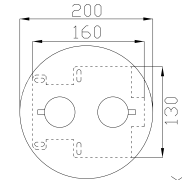

18289-01

Miscelatore termostatico doccia incasso

Concealed shower thermostatic mixer

Portata media uscita a 3 bar 20l/min
Outlet average flow rate at 3 bar 20l/min