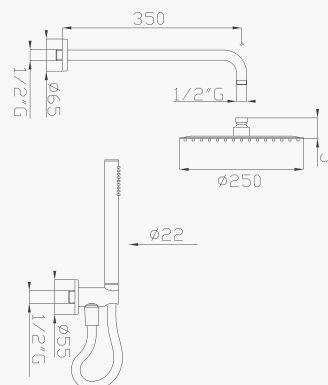

SAFETY VALVE

302

Set doccia completo di presa d'acqua, doccia e braccio in ottone, flessibile Silverttech e soffione in acciaio **con safety valve***

Shower set with brass outlet, brass handshower, brass shower arm, Silverttech flexible hose and stainless steel shower head **with safety valve***