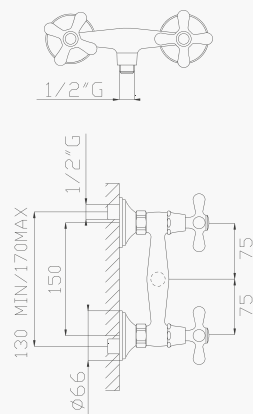

Cromato / Chrome

€ 147,00

cod.96200