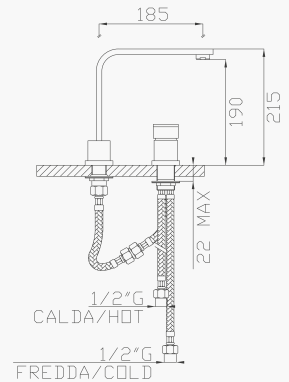

14031

Monocomando lavabo due fori
Two-hole basin single lever mixer

Cromato / Chrome

€ 525,00

Ø35 cod.967K0

14034

Monocomando lavabo ad incasso
completo di EASY-BOX
Concealed basin single lever mixer
with EASY-BOX