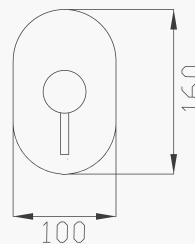

Cromato / Chrome

€ 147,00

ø35 cod.967AP