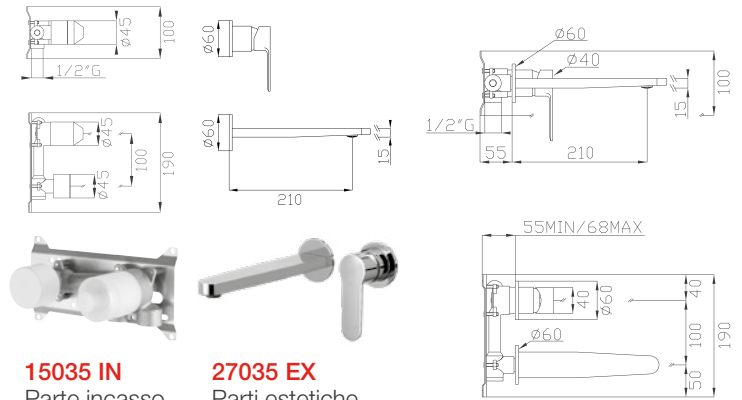

27030AL

Monocomando lavabo alto
Tall basin single lever mixer

Cromato / Chrome

€ 196,40

Ø25 cod.92500

27035

Monocomando lavabo ad incasso **corpo e bocca integrati**
Concealed basin single lever mixer with rough valve and spout in one piece