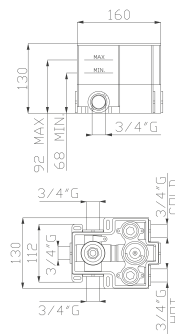

18287 IN
Parte incasso
Built-in part

18300 EX
Parti estetiche
Aesthetic parts

Cromato / Chrome

€ 750,80

€ 462,00 +

€ 288,80

cod.967G0 - cod.962G3