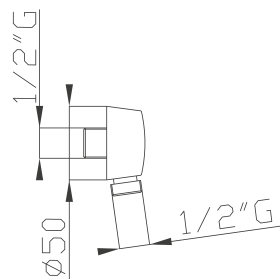

Cromato / Chrome

€ 17,90 Disponibile solo cromo - Only chrome available