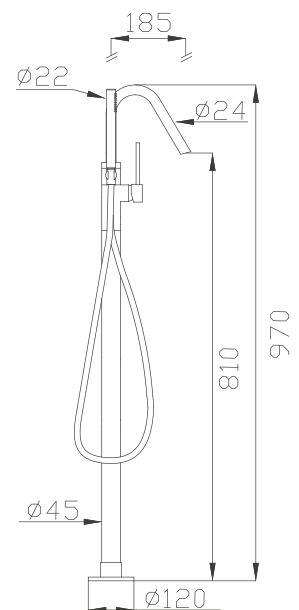

Cromato / Chrome

€ 1601,30

€ 257,30

+

€ 1344,00

Ø35 cod.967AP