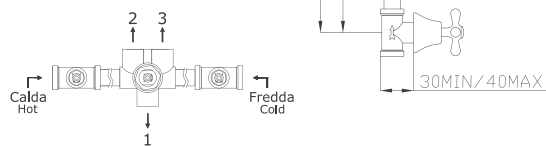

Cromato / Chrome

€ 378,00

cod.96200