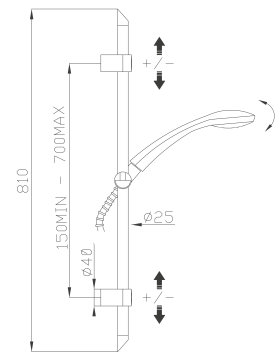

238

Saliscendi con asta e flessibile in ottone
e doccia in ABS tre getti

*Brass sliding rail with brass flexible hose
and ABS three-jet handshower*

**Con supporti adattabili a forature preesistenti
With adjustable holders suitable for pre-existent drillings**