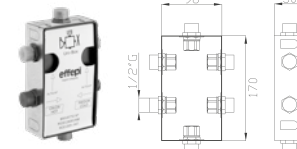

Portata media a 3 bar
Average flow rate at 3 bar

Uscita/Outlet 1= 15 l/min
Uscita/Outlet 2= 18 l/min

999
Uni-Box

15185-01

Corpo incasso e parti estetiche
Rough valve and aesthetic parts

Cromato / Chrome

€ 477,80