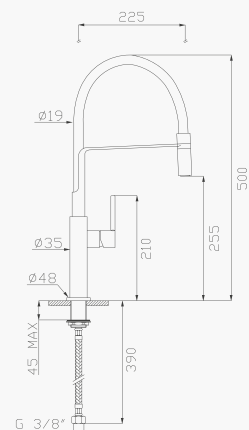

Cromato / Chrome

€ 288,80

🔧 Ø25 cod.92507