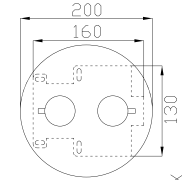

18287-01

Miscelatore termostatico doccia incasso **tre uscite**

Three-way concealed shower thermostatic mixer

Portata media a 3 bar
Average flow rate at 3 bar

Uscita/outlet 1= 20 l/min
Uscita/outlet 2= 20 l/min
Uscita/outlet 3= 20 l/min

18287 IN
Parte incasso
Built-in part

18200 EX
Parti estetiche
Aesthetic parts

Cromato / Chrome

€ 619,50

€ 462,00 +

€ 157,50

cod.967G0 - cod.962G3