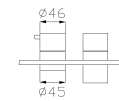

18289-01

Miscelatore termostatico doccia incasso

Concealed shower thermostatic mixer

Portata media uscita a 3 bar 20l/min
Outlet average flow rate at 3 bar 20l/min

18289 IN
Parte incasso
Built-in part