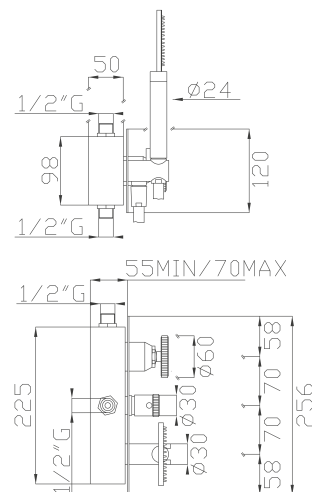

33191-BB

Monocomando doccia incasso tre uscite con flessibile Silitech e doccia in ottone completo di **BIT-BOX**

Three-way concealed shower single lever mixer with Silitech flexible hose, brass handshower and BIT-BOX

Portata media a 3 bar
Average flow rate at 3 bar

Uscita/Outlet 1= 17 l/min
Uscita/Outlet 2= 13 l/min
Uscita/Outlet 3= 16 l/min

Cromato / Chrome

€ 808,50

€ 136,50

+ € 672,00

☞ Ø35 cod.967EF

33190-BB

Monocomando doccia incasso due uscite con flessibile Silitech e doccia in ottone completo di **BIT-BOX**

Two-way concealed shower single lever mixer with Silitech flexible hose, brass handshower and BIT-BOX

Portata media a 3 bar
Average flow rate at 3 bar

Uscita/Outlet 1= 17 l/min
Uscita/Outlet 2= 13 l/min

Cromato / Chrome

€ 808,50

€ 136,50

+ € 672,00

☞ Ø35 cod.967EF