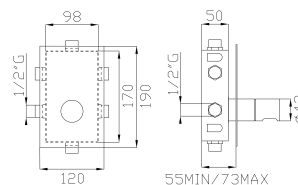

999
Uni-Box