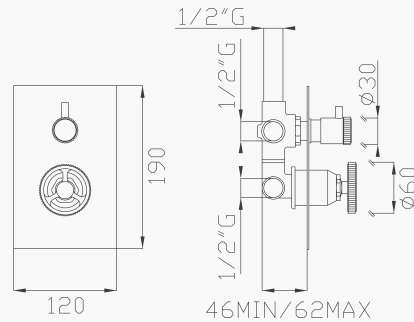

Three-way concealed shower single lever mixer

Portata media a 3 bar
Average flow rate at 3 bar

Uscita/Outlet 1= 18 l/min
Uscita/Outlet 2= 15 l/min
Uscita/Outlet 3= 18 l/min

Cromato / Chrome

€ 546,00

🔧 Ø35 cod.967EF