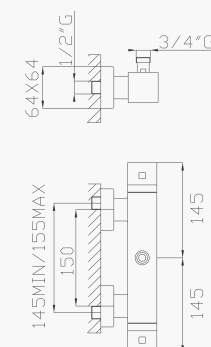

Cromato / Chrome

€ 762,30

cod.96203 cod.967T0