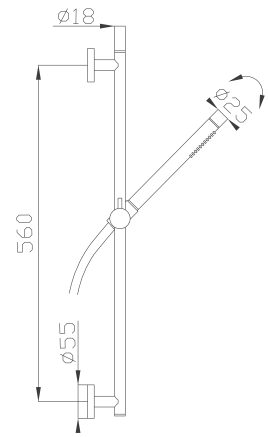

235

Saliscendi con asta in ottone, flessibile Silitech e doccia in ABS

Brass sliding rail with Silitech flexible hose and ABS handshower

Cromato / Chrome

€ 115,50

359

Soffione laterale esterno orientabile in ottone