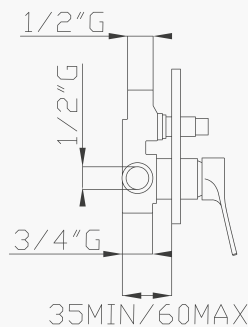

Cromato / Chrome

€ 225,80

Ø35 cod.967AP