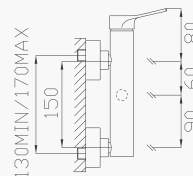

Cromato / Chrome

€ 227,90

ø35 cod.967K0

186-S7

Presse d'acqua in ottone, flessibile Silitech
e doccia in ABS tre getti

Brass wall outlet with Silitech flexible hose
and ABS three-jet handshower

Cromato / Chrome