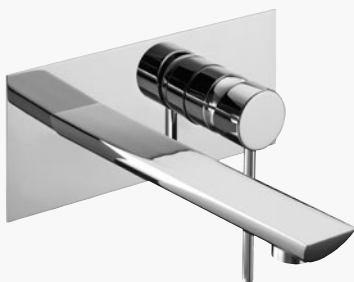

5034

Monocomando lavabo ad incasso **completo di EASY-BOX**
Concealed basin single lever mixer with EASY-BOX