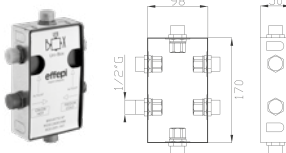

Portata media uscita
a 3 bar 23l/min
Outlet average flow rate
at 3 bar 23l/min

999
Uni-Box

20189
Corpo incasso e parti estetiche
Rough valve and aesthetic parts

Cromato / Chrome

€ 278,30

€ 120,80

+

€ 157,50