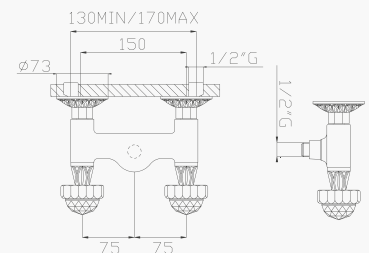

23184DS

Rubinetti incasso doccia
Concealed shower taps

Portata media uscita a 3 bar 25 l/min
Outlet average flow rate at 3 bar 25 l/min

Oro Lucido / Polished gold

€ 792,80

cod.96200

23149DS

Gruppo doccia esterno
Wall mounted shower mixer