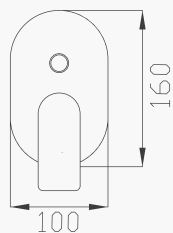

Cromato / Chrome

€ 225,80

Ø35 cod.967AP