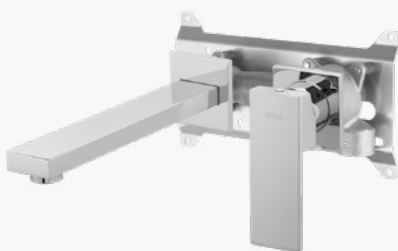

20035

Monocomando lavabo
ad incasso **corpo e
bocca integrati**

Concealed basin
single lever mixer
with **rough valve and
spout in one piece**