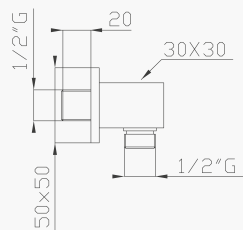

Presse d'acqua in ottone
Brass water outlet

Cromato / Chrome

€ 24,70

184-03

Presse d'acqua in ottone
Brass water outlet

Cromato / Chrome

€ 36,80

184-01