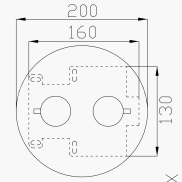

18288-01

Miscelatore termostatico doccia incasso **due uscite**

Two-way concealed shower thermostatic mixer

Portata media a 3 bar
Average flow rate at 3 bar

Uscita/outlet 1= 20 l/min
Uscita/outlet 2= 20 l/min

18288 IN
Parte incasso
Built-in part