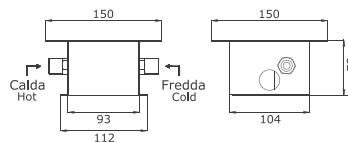

14154

Colonna lavabo a pavimento **completa di Techno-Box**

*Floor basin column single lever mixer **with Techno-Box***

- Cartuccia progressiva
- Progressive cartridge

990
Parte incasso
Built-in part

14154 EX
Parti estetiche
Aesthetic parts