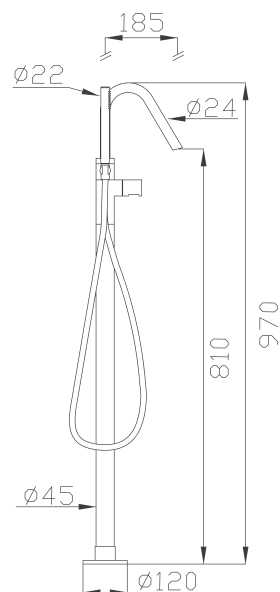

Cromato / Chrome

€ 1664,30

€ 257,30

+

€ 1407,00

ø35 cod.967P1