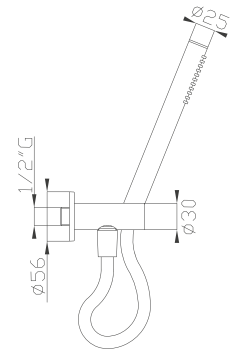

15147

Monocomando doccia esterno con colonna estensibile, deviatore, flessibile Silitech, doccia in ABS e soffione in ottone

Wall mounted shower single lever mixer with adjustable column, diverter, Silitech flexible hose, ABS handshower and brass showerhead

Cromato / Chrome

€ 462,00

🔧 ⌀35 cod.96701

15148

Miscelatore termostatico doccia esterno con deviatore, colonna estensibile, flessibile Silitech, doccia in ABS e soffione in ottone

Thermostatic external shower mixer with diverter, adjustable column, Silitech flexible hose, ABS handshower and brass showerhead

Cromato / Chrome

€ 556,50

🔧 cod.96209 🔧 cod.967T0

186-S1

Preso d'acqua in ottone, flessibile Silitech e doccia in ABS

Brass wall outlet with Silitech flexible hose and ABS handshower

Cromato / Chrome

€ 102,90

184-02

Preso d'acqua in ottone

Brass water outlet

Cromato / Chrome

€ 24,70