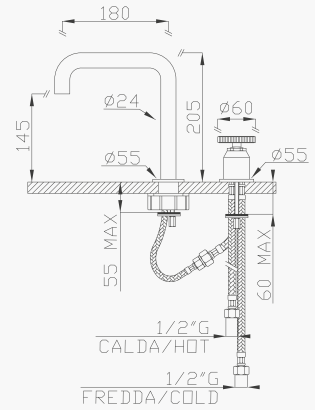

33030AL

Monocomando lavabo alto
Tall basin single lever mixer

Cromato / Chrome

€ 509,30

🔧 Ø25 cod.92506

33031

Monocomando lavabo due fori
Two-hole basin single lever mixer

Cromato / Chrome