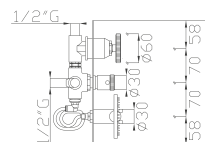

33191
Corpo incasso e parti estetiche
Rough valve and aesthetic parts