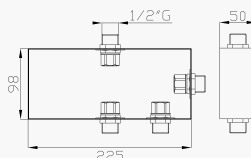

33190-BB

Monocomando doccia incasso due uscite con flessibile Silitech e doccia in ottone completo di **BIT-BOX**

Two-way concealed shower single lever mixer with Silitech flexible hose, brass handshower and BIT-BOX

Portata media a 3 bar
Average flow rate at 3 bar

Uscita/Outlet 1= 17 l/min
Uscita/Outlet 2= 13 l/min

998
Bit-Box