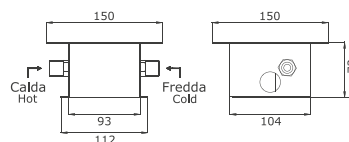

€ 777,00

ø35 cod.967K0

15153

Colonna vasca a pavimento con flessibile Silitech e doccia in ottone **completa di Techno-Box**

*Floor bathtub column with Silitech flexible hose and brass handshower **with Techno-Box***