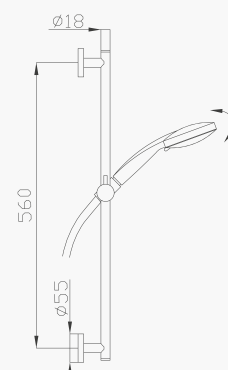

Cromato / Chrome

€ 306,60

233

Saliscendi con asta in ottone, flessibile Silitech e doccia in ABS tre getti

Brass sliding rail with Silitech flexible hose and ABS three-jet handshower

Cromato / Chrome

€ 115,50