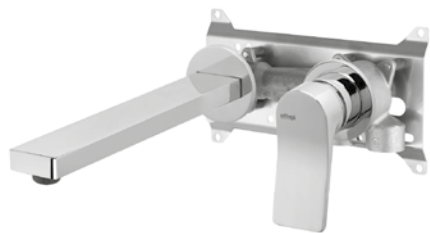

34035

Monocomando lavabo ad incasso **corpo e bocca integrati**

Concealed basin single lever mixer with rough valve and spout in one piece