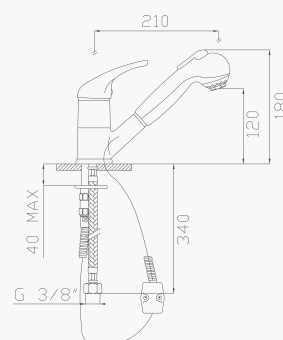

Finiture disponibili
Available finishes

Cromato / Chrome

€ 173,30

Ø40 cod.96800

P30171

Monocomando lavello canna ø 22

Deck sink single lever mixer with spout ø 22

Finiture disponibili
Available finishes