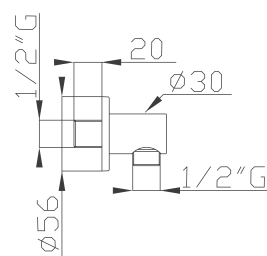

18247

Miscelatore termostatico doccia esterno con colonna estensibile in ottone, deviatore, flessibile Cromotech, soffione e doccia in ottone

Thermostatic external shower with brass adjustable column, diverter, Cromotech flexible hose, brass showerhead and brass handshower

Cromato / Chrome

€ 924,00

cod.967T0 cod.96202

186-C5

Presse d'acqua e doccia in ottone con flessibile Cromotech

Brass wall outlet with brass handshower and Cromotech flexible hose

Cromato / Chrome

€ 112,40

184-02

Presse d'acqua in ottone

Brass water outlet

Cromato / Chrome

€ 24,70

228

Saliscendi con asta e doccia in ottone e flessibile Cromotech

Brass sliding rail with brass handshower and Cromotech flexible hose

Cromato / Chrome

€ 300,30