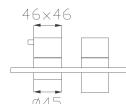

18387-01

Miscelatore termostatico doccia incasso **tre uscite**

Three-way concealed shower thermostatic mixer

Portata media a 3 bar
Average flow rate at 3 bar

Uscita/outlet 1= 20 l/min
Uscita/outlet 2= 20 l/min
Uscita/outlet 3= 20 l/min

18287 IN
Parte incasso
Built-in part