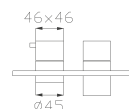

18389-01

Miscelatore termostatico doccia incasso

Concealed shower thermostatic mixer

Portata media uscita a 3 bar 20l/min
Outlet average flow rate at 3 bar 20l/min

18289 IN
Parte incasso
Built-in part