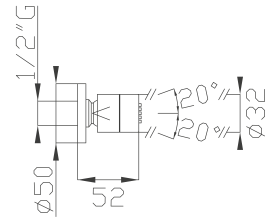

*Brass sliding rail with Cromotech flexible hose
and ABS handshower*

Cromato / Chrome

€ 204,80

359

Soffione laterale esterno orientabile in ottone
Brass external adjustable body jet

Cromato / Chrome

€ 37,80