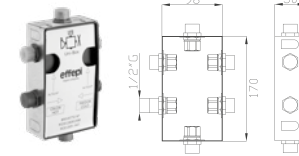

999
Uni-Box