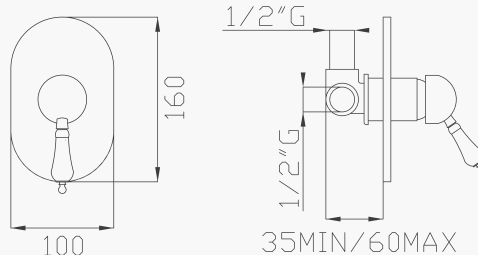

Cromato / Chrome

€ 215,30

∅35 cod.967AP