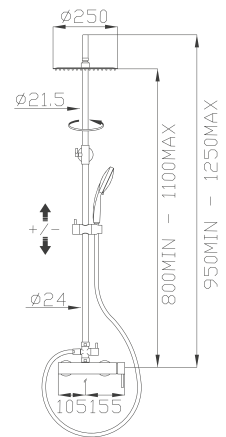

Cromato / Chrome

€ 451,50 Disponibile solo cromo - Only chrome available

🔧 Ø35 cod.96701