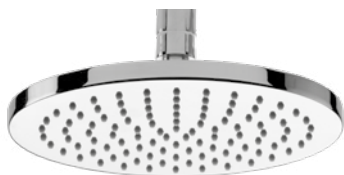

Cromato / Chrome

€ 100,80

366

Soffione doccia in ottone con anticalcare Ø 200
Brass shower head with antiscalc