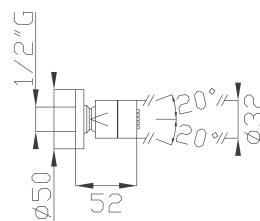

359

Soffione laterale esterno orientabile in ottone
Brass external adjustable body jet

Cromato / Chrome

€ 37,80

362

Soffione laterale a parete orientabile in ABS
ABS wall adjustable body jet

Cromato / Chrome

€ 100,80

366

Soffione doccia in ottone con anticalcare Ø 200
Brass shower head with antiscalc

Cromato / Chrome

€ 140,70

372

Braccio doccia in ottone cm 35
Brass wall shower arm

Cromato / Chrome

€ 48,30