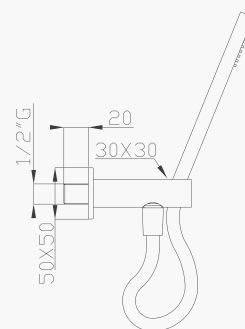

Cromato / Chrome

€ 1470,00

cod.96203 cod.967T3

186-C6

Presa d'acqua e doccia in ottone con flessibile Cromotech

Brass wall outlet with brass handshower and Cromotech flexible hose

Cromato / Chrome

€ 133,40