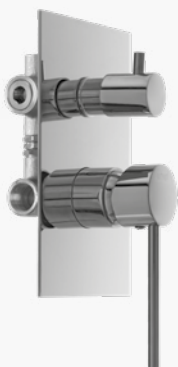

9185

Monocomando doccia incasso due uscite

Two-way concealed shower single lever mixer

Portata media a 3 bar
Average flow rate at 3 bar

Uscita/Outlet 1= 15 l/min
Uscita/Outlet 2= 18 l/min