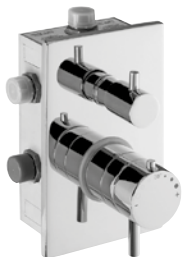

17187-UN

Monocomando termostatico doccia incasso
tre uscite ispezionabile **completo di UNI-BOX**

*Inspectable three-way concealed shower
thermostatic single lever mixer with
UNI-BOX*

Portata media a 3 bar
Average flow rate at 3 bar

Uscita/Outlet 1= 18 l/min
Uscita/Outlet 2= 15 l/min
Uscita/Outlet 3= 18 l/min

999
Uni-Box

17187

Corpo incasso e parti estetiche
Rough valve and aesthetic parts

€ 456,80 cod.967T5

Cromato / Chrome

€ 577,60

€ 120,80

€ 456,80

cod.967T5

17187

Monocomando termostatico doccia
incasso tre uscite

*Three-way concealed shower
thermostatic single lever mixer*

Portata media a 3 bar
Average flow rate at 3 bar

Uscita/Outlet 1= 18 l/min
Uscita/Outlet 2= 15 l/min
Uscita/Outlet 3= 18 l/min

Cromato / Chrome

€ 456,80

cod.967T5

17185-UN

Monocomando termostatico doccia incasso
due uscite ispezionabile **con deviatore a
rotazione, completo di UNI-BOX**

*Inspectable two-way concealed shower
thermostatic single lever mixer with
rotating diverter and UNI-BOX*

Portata media a 3 bar
Average flow rate at 3 bar

Uscita/Outlet 1= 15 l/min
Uscita/Outlet 2= 18 l/min

999
Uni-Box

17185

Corpo incasso e parti estetiche
Rough valve and aesthetic parts

€ 435,80 cod.967T5

Cromato / Chrome

€ 556,60

€ 120,80

€ 435,80

cod.967T5

17185

Monocomando termostatico doccia incasso
due uscite **con deviatore a rotazione**

*Two-way concealed shower thermostatic
single lever mixer with rotating diverter*

Portata media a 3 bar
Average flow rate at 3 bar

Uscita/Outlet 1= 15 l/min
Uscita/Outlet 2= 18 l/min

Cromato / Chrome

€ 435,80

cod.967T5