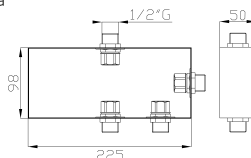

Three-way concealed shower single lever mixer with Silitech flexible hose, brass handshower and BIT-BOX

Portata media a 3 bar
Average flow rate at 3 bar

Uscita/Outlet 1= 17 l/min
Uscita/Outlet 2= 13 l/min
Uscita/Outlet 3= 16 l/min