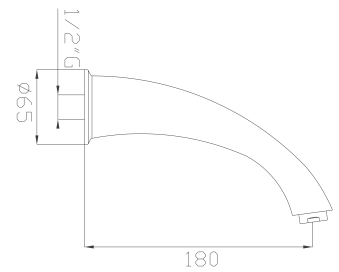

Cromato / *Chrome*

€ 136,50