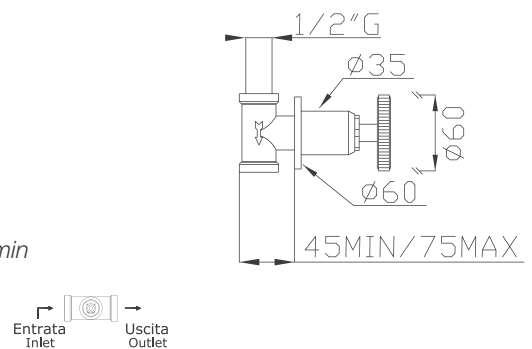

Cromato / Chrome

€ 782,30

cod.96200

33184

Rubinetti incasso doccia

Concealed shower taps

Portata media uscita a 3 bar 25 l/min
Outlet average flow rate at 3 bar 25 l/min

Cromato / Chrome