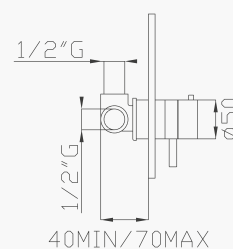

Cromato / Chrome

€ 336,00

cod.967T5