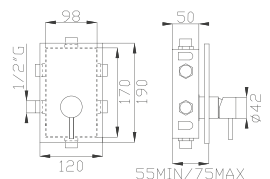

Portata media uscita
a 3 bar 23l/min
Outlet average flow rate
at 3 bar 23l/min

999
Uni-Box

15189-01
Corpo incasso e parti estetiche
Rough valve and aesthetic parts

Cromato / Chrome

€ 294,10

€ 120,80

+

€ 173,30  ø35 cod.967AP