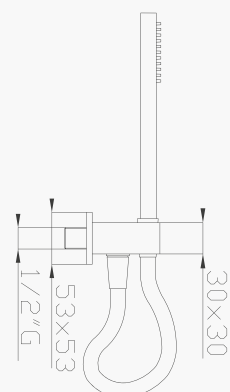

Cromato / Chrome

€ 99,80

Tutte le finiture del retro di copertina
All finishes on the back cover

€ 228,90