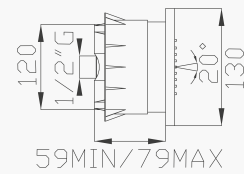

359

Soffione laterale esterno orientabile in ottone
Brass external adjustable body jet

Cromato / Chrome

€ 37,80

362

Soffione laterale a parete orientabile in ABS
ABS wall adjustable body jet

Cromato / Chrome

€ 100,80

366

Soffione doccia in ottone con anticalcare Ø 200
Brass shower head with antiscalant

Cromato / Chrome

€ 140,70

372

Braccio doccia in ottone cm 35
Brass wall shower arm

Cromato / Chrome

€ 48,30