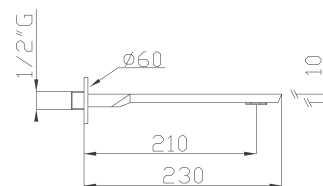

615

Bocca vasca a parete

Wall bath spout

Cromato / Chrome

€ 323,40

440

Sifone in ottone

Brass siphon

Cromato / Chrome

€ 73,50

935-07

Scarico click-clack in ottone per lavabo e bidet con e senza troppo pieno

Brass click-clack pop-up waste for basin and bidet with and without overflow

* Kit trasformazione da click-clack a sempre aperto incluso
* Freeflow conversion kit included

Cromato / Chrome

€ 57,30

885

Rubinetto sottolavabo in ottone con filtro

Brass angle valve with strainer

Cromato / Chrome

€ 51,50