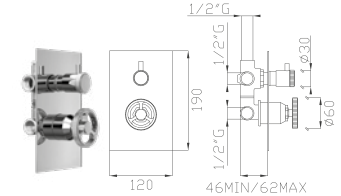

33187
Corpo incasso e parti estetiche
Rough valve and aesthetic parts

Cromato / Chrome

€ 666,80

€ 120,80

+

€ 546,00

🔧 Ø35 cod.967EF