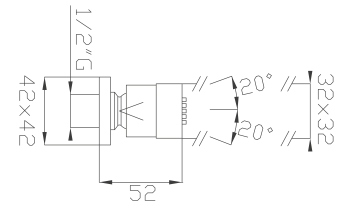

360

Soffione laterale esterno orientabile in ottone
Brass external adjustable body jet

Cromato / Chrome

€ 57,80

363

Soffione laterale a parete orientabile in ABS
ABS wall adjustable body jet

Cromato / Chrome

€ 108,20

367

Soffione doccia in ottone con anticalcare 200x200
Brass shower head with antiscalc

Cromato / Chrome

€ 185,90

376

Braccio doccia in ottone cm 35
Brass wall shower arm

Cromato / Chrome

€ 104,00