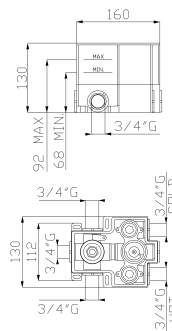

18287 IN
Parte incasso
Built-in part

18200 EX
Parti estetiche
Aesthetic parts

Cromato / Chrome

€ 619,50

€ 462,00 +

€ 157,50

cod.967G0 - cod.962G3