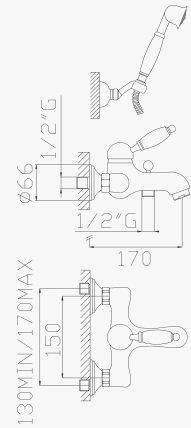

Cromato / *Chrome*

€ 309,80

🔌 ø35 cod.96600