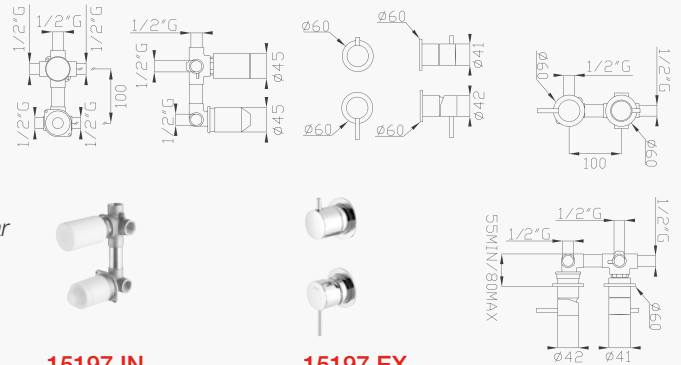

15197 IN
Parte incasso
Built-in part

15197 EX
Parti estetiche
Aesthetic parts

Cromato / Chrome

€ 370,70

€ 241,50

+

€ 129,20

ø35 cod.967AP