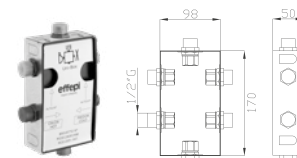

Portata media uscita
a 3 bar 23l/min
Outlet average flow rate
at 3 bar 23l/min

999
Uni-Box

15189-01
Corpo incasso e parti estetiche
Rough valve and aesthetic parts

Cromato / Chrome

€ 294,10

€ 120,80

+

€ 173,30  ø35 cod.967AP