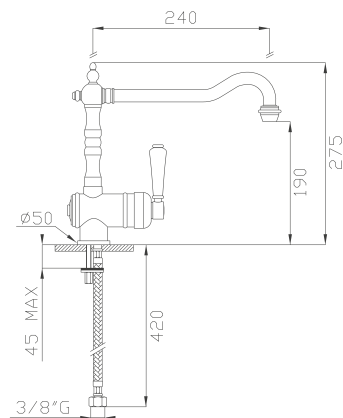

Cromato / Chrome

€ 294,00

Ø40 cod.96800