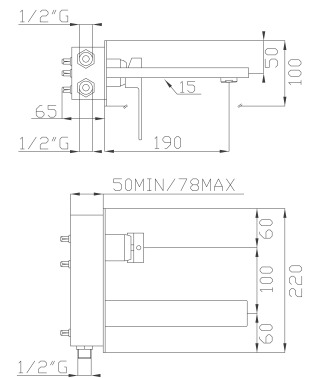

14031

Monocomando lavabo due fori
Two-hole basin single lever mixer

Cromato / Chrome

€ 525,00

Ø35 cod.967K0

14034

Monocomando lavabo ad incasso
completo di EASY-BOX
Concealed basin single lever mixer
with EASY-BOX