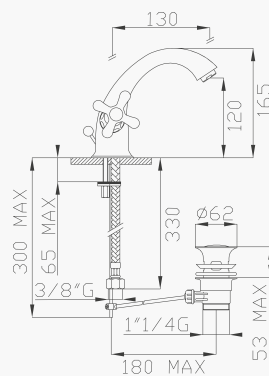

Monoforo lavabo con scarico
Single hole basin mixer with pop-up waste

Cromato / Chrome

€ 273,00

cod.96200

10032

Monoforo lavabo con scarico
Single hole basin mixer with pop-up waste

Cromato / Chrome

€ 176,40