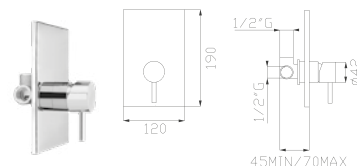

Portata media uscita
a 3 bar 23l/min
Outlet average flow rate
at 3 bar 23l/min

999
Uni-Box

15189-01
Corpo incasso e parti estetiche
Rough valve and aesthetic parts

Cromato / Chrome

€ 294,10

€ 120,80

+

€ 173,30  ø35 cod.967AP