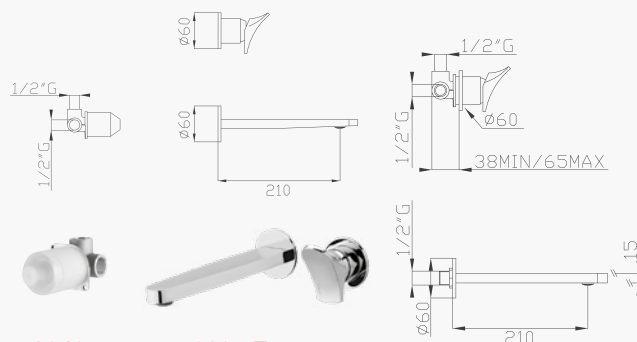

15189 I2
Parte incasso
Built-in part

13035 E1
Parti estetiche
Aesthetic parts

Cromato / Chrome

€ 428,40

€ 84,00 + € 344,40

Ø35 cod.967K0