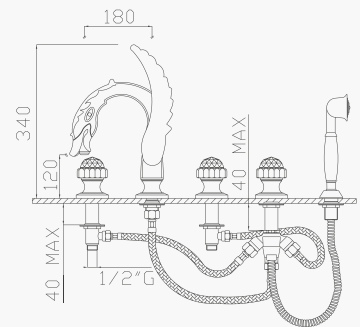

Oro Lucido / Polished gold

€ 2541,00

cod.96200