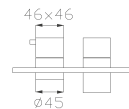

18387-01

Miscelatore termostatico doccia incasso **tre uscite**

Three-way concealed shower thermostatic mixer

Portata media a 3 bar
Average flow rate at 3 bar

Uscita/outlet 1= 20 l/min
Uscita/outlet 2= 20 l/min
Uscita/outlet 3= 20 l/min

18287 IN
Parte incasso
Built-in part