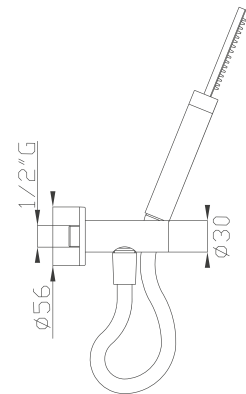

Cromato / Chrome

€ 1008,00

cod.967T0 cod.96202

186-S3

Preso d'acqua e doccia in ottone con flessibile Silitech

Brass wall outlet with brass handshower and Silitech flexible hose

Cromato / Chrome

€ 228,90