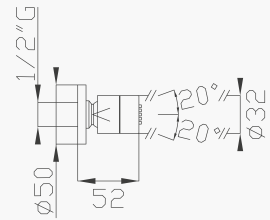

235

Saliscendi con asta in ottone, flessibile Silitech e doccia in ABS

Brass sliding rail with Silitech flexible hose and ABS handshower

Cromato / Chrome

€ 115,50

359

Soffione laterale esterno orientabile in ottone

Brass external adjustable body jet

Cromato / Chrome

€ 37,80

362

Soffione laterale a parete orientabile in ABS

ABS wall adjustable body jet

Cromato / Chrome

€ 100,80

366

Soffione doccia in ottone con anticalcare Ø 200

Brass shower head with antiscalc

Cromato / Chrome

€ 140,70