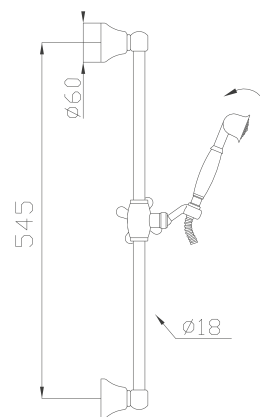

Cromato / Chrome

€ 24,70

241

Saliscendi con asta, flessibile e doccia in ottone

Brass sliding rail with brass flexible hose and brass handshower

Cromato / Chrome

€ 267,80

364