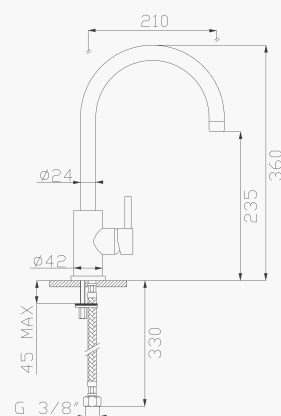

Cromato / Chrome

€ 254,10

🔧 Ø35 cod.96600