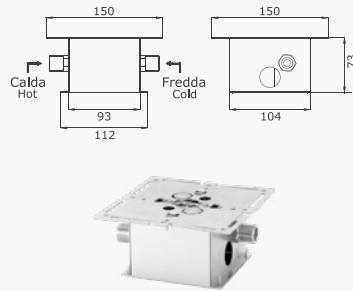

Cromato / Chrome

€ 388,50

 Ø35 cod.967K0

34153

Colonna vasca a pavimento con flessibile Silitech e doccia a tre getti in ABS **completa di Techno-Box**

Floor bathtub column with Silitech flexible hose and three-jet ABS handshower **with Techno-Box**