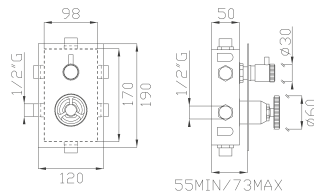

999
Uni-Box