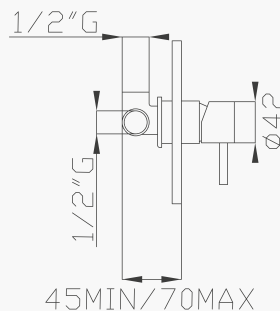

Cromato / Chrome

€ 147,00

ø35 cod.967AP