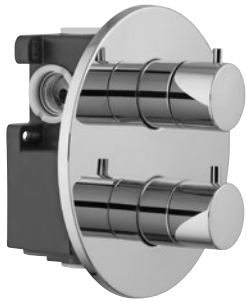

18287-01

Miscelatore termostatico doccia incasso **tre uscite**

Three-way concealed shower thermostatic mixer

Portata media a 3 bar
Average flow rate at 3 bar

Uscita/outlet 1= 20 l/min
Uscita/outlet 2= 20 l/min
Uscita/outlet 3= 20 l/min