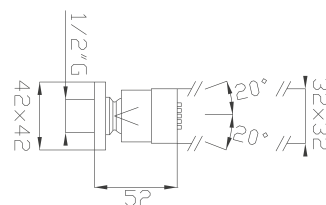

360

Soffione laterale esterno orientabile in ottone
Brass external adjustable body jet

Cromato / Chrome

€ 57,80

363

Soffione laterale a parete orientabile in ABS
ABS wall adjustable body jet

Cromato / Chrome

€ 108,20

367

Soffione doccia in ottone con anticalcare 200x200
Brass shower head with antiscalc

Cromato / Chrome

€ 185,90

376

Braccio doccia in ottone cm 35
Brass wall shower arm

Cromato / Chrome

€ 104,00