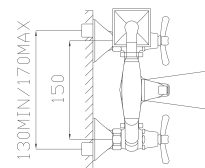

Cromato / Chrome

€ 855,80

cod.96200