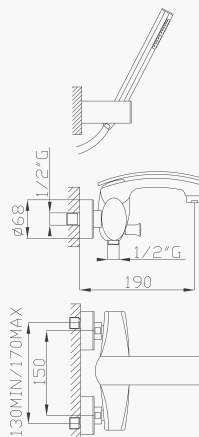

Brass sliding rail with brass handshower and Cromotech flexible hose

Cromato / Chrome

€ 204,80

7008

Monocomando vasca con duplex, doccia in ottone e flessibile Cromotech

Bath and shower single lever mixer with duplex, brass handshower and Cromotech flexible hose