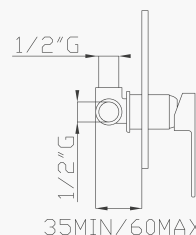

Cromato / Chrome

€ 157,50

ø35 cod.967AP