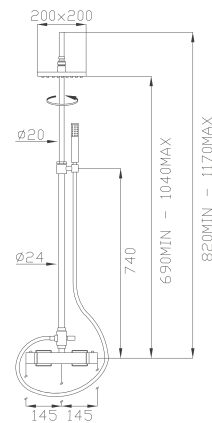

Cromato / Chrome

€ 1470,00

cod.96203 cod.967T3

186-C6

Presa d'acqua e doccia in ottone con flessibile Cromotech

Brass wall outlet with brass handshower and Cromotech flexible hose

Cromato / Chrome

€ 133,40