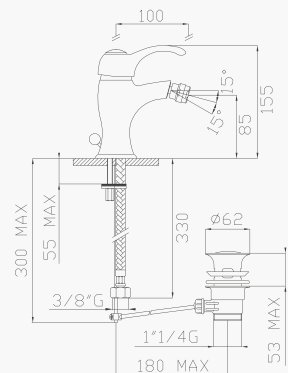

Cromato / Chrome

€ 189,00

Ø35 cod.96600