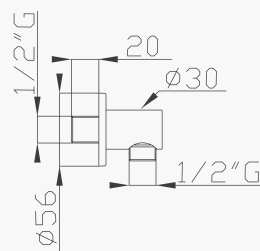

Cromato / Chrome

€ 24,70