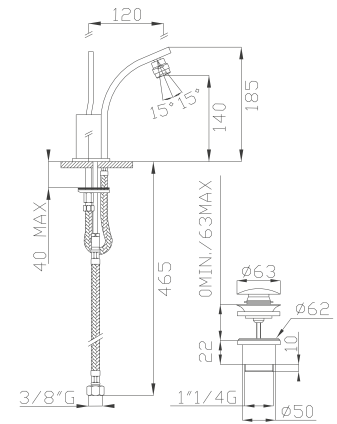

Cromato / Chrome

€ 1401,80

€ 257,30

+

€ 1144,50

🔌 ø35 cod.967K0

9086

Monocomando bidet con scarico click-clack
 Bidet single lever mixer with click-clack waste