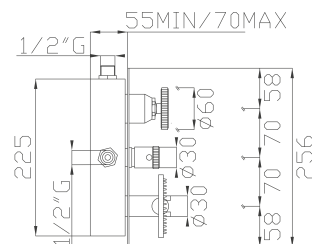

33191-BB

Monocomando doccia incasso tre uscite con flessibile Silitech e doccia in ottone completo di **BIT-BOX**

Three-way concealed shower single lever mixer with Silitech flexible hose, brass handshower and BIT-BOX

Portata media a 3 bar
Average flow rate at 3 bar

Uscita/Outlet 1= 17 l/min
Uscita/Outlet 2= 13 l/min
Uscita/Outlet 3= 16 l/min

Cromato / Chrome

€ 808,50

€ 136,50

+ € 672,00

☞ Ø35 cod.967EF

33190-BB

Monocomando doccia incasso due uscite con flessibile Silitech e doccia in ottone completo di **BIT-BOX**

Two-way concealed shower single lever mixer with Silitech flexible hose, brass handshower and BIT-BOX

Portata media a 3 bar
Average flow rate at 3 bar

Uscita/Outlet 1= 17 l/min
Uscita/Outlet 2= 13 l/min

Cromato / Chrome

€ 808,50

€ 136,50

+ € 672,00

☞ Ø35 cod.967EF