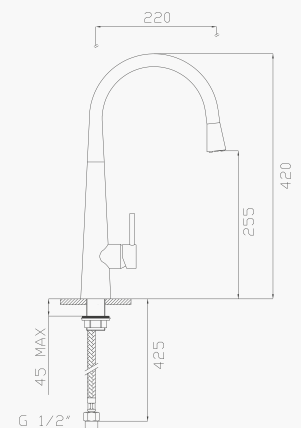

Cromato / Chrome

€ 456,80

Ø35 cod.967K0